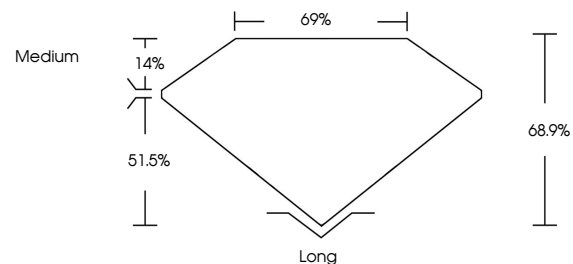

Description **LABORATORY GROWN DIAMOND**

Shape and Cutting Style **EMERALD CUT**

Measurements **9.36 X 6.30 X 4.34 MM**

GRADING RESULTS

Carat Weight **2.58 CARATS**

Color Grade **G**

Clarity Grade **VVS 2**

PROPORTIONS

CLARITY CHARACTERISTICS

KEY TO SYMBOLS

Red symbols indicate internal characteristics.
Green symbols indicate external characteristics.

Sample Image Used

COLOR

D E F G H I J Faint Very Light Light