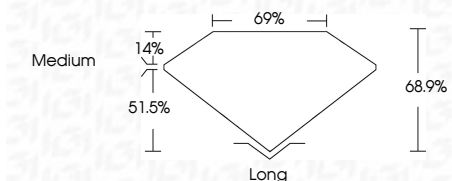

ELECTRONIC COPY

LG634425602
Report verification at igi.org

May 19, 2024

IGI Report Number **LG634425602**

Description **LABORATORY GROWN DIAMOND**

Shape and Cutting Style **EMERALD CUT**

Measurements **9.36 X 6.30 X 4.34 MM**

GRADING RESULTS

Carat Weight **2.58 CARATS**

Color Grade **G**

Clarity Grade **VVS 2**

ADDITIONAL GRADING INFORMATION

Polish **EXCELLENT**

Symmetry **EXCELLENT**

Fluorescence **NONE**

Inscription(s) **IGI LG634425602**

Comments: This Laboratory Grown Diamond was created by Chemical Vapor Deposition (CVD) growth process and may include post-growth treatment. Type IIa

IGI

May 19, 2024
IGI Report No LG634425602
EMERALD CUT
9.36 X 6.30 X 4.34 MM
2.58 CARATS
Color Grade **G**
Clarity Grade **VVS 2**
Depth **51.5%**
Table **14%**
Girdle **Medium**
Culet **Long**
Polish **EXCELLENT**
Symmetry **EXCELLENT**
Fluorescence **NONE**
Inscription(s) **IGI LG634425602**

Description **LABORATORY GROWN DIAMOND**

Shape and Cutting Style **EMERALD CUT**

Measurements **9.36 X 6.30 X 4.34 MM**

GRADING RESULTS

Carat Weight **2.58 CARATS**

Color Grade **G**

Clarity Grade **VVS 2**