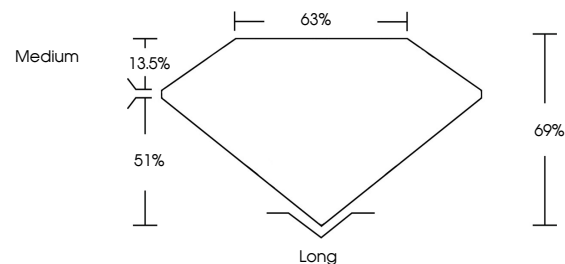

PROPORTIONS