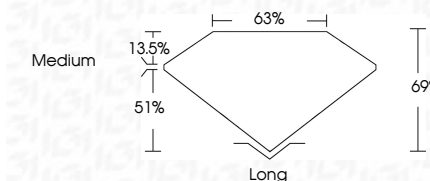

ELECTRONIC COPY

LG634426867
Report verification at igi.org

May 16, 2024
IGI Report Number **LG634426867**
Description **LABORATORY GROWN DIAMOND**
Shape and Cutting Style **EMERALD CUT**
Measurements **10.51 X 7.17 X 4.95 MM**

GRADING RESULTS

Carat Weight **3.66 CARATS**
Color Grade **FANCY INTENSE BLUE**
Clarity Grade **VS 2**

ADDITIONAL GRADING INFORMATION

Polish **EXCELLENT**
Symmetry **EXCELLENT**
Fluorescence **NONE**
Inscription(s) **IGI LG634426867**
Comments: This Laboratory Grown Diamond was created by Chemical Vapor Deposition (CVD) growth process. Indications of post-growth treatment.

IGI

May 16, 2024
IGI Report No LG634426867
EMERALD CUT
3.66 CARATS
Carat Weight
Color Grade **FANCY INTENSE BLUE**
Clarity Grade **VS 2**
Depth **69%**
Table **63%**
Girdle **Medium**
Culet **Long**
Polish **EXCELLENT**
Symmetry **EXCELLENT**
Fluorescence **NONE**
Inscription(s) **IGI LG634426867**

LABORATORY GROWN DIAMOND REPORT

May 16, 2024
IGI Report Number **LG634426867**
Description **LABORATORY GROWN DIAMOND**
Shape and Cutting Style **EMERALD CUT**
Measurements **10.51 X 7.17 X 4.95 MM**

GRADING RESULTS

Carat Weight **3.66 CARATS**
Color Grade **FANCY INTENSE BLUE**
Clarity Grade **VS 2**

ADDITIONAL GRADING INFORMATION

Polish **EXCELLENT**
Symmetry **EXCELLENT**
Fluorescence **NONE**
Inscription(s) **IGI LG634426867**

Comments: This Laboratory Grown Diamond was created by Chemical Vapor Deposition (CVD) growth process. Indications of post-growth treatment.