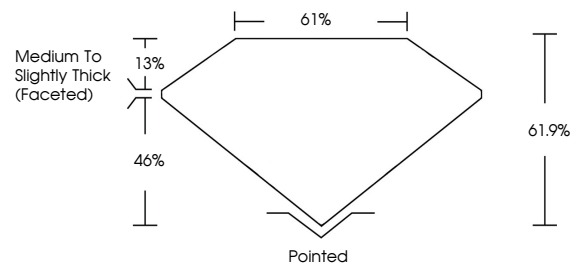

PROPORTIONS