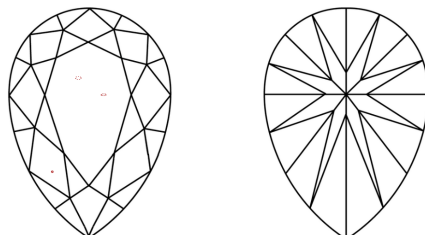

CLARITY CHARACTERISTICS

KEY TO SYMBOLS

Red symbols indicate internal characteristics.
Green symbols indicate external characteristics.