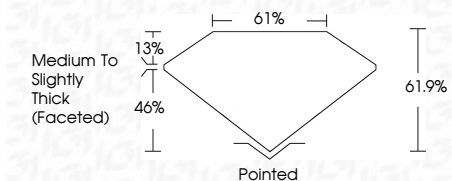

ELECTRONIC COPY

LG634429258
Report verification at igi.org

May 14, 2024
IGI Report Number **LG634429258**
Description **LABORATORY GROWN DIAMOND**
Shape and Cutting Style **PEAR BRILLIANT**
Measurements **9.33 X 5.75 X 3.56 MM**

GRADING RESULTS
Carat Weight **1.08 CARAT**
Color Grade **E**
Clarity Grade **VS 1**

ADDITIONAL GRADING INFORMATION
Polish **EXCELLENT**
Symmetry **EXCELLENT**
Fluorescence **NONE**
Inscription(s) **IGI LG634429258**
Comments: This Laboratory Grown Diamond was created by Chemical Vapor Deposition (CVD) growth process and may include post-growth treatment. Type IIa

May 14, 2024
IGI Report No. **LG634429258**
PEAR BRILLIANT
9.33 X 5.75 X 3.56 MM
Carat Weight **1.08 CARAT**
Color Grade **E**
Clarity Grade **VS 1**
Depth **61.9%**
Table **61%**
Girdle **Medium to Slightly Thick (Faceted)**
Culet **Pointed**
Polish **EXCELLENT**
Symmetry **EXCELLENT**
Fluorescence **NONE**
Inscription(s) **IGI LG634429258**
Comments: This Laboratory Grown Diamond was created by Chemical Vapor Deposition (CVD) growth process and may include post-growth treatment. Type IIa

LABORATORY GROWN DIAMOND REPORT

May 14, 2024
IGI Report Number **LG634429258**
Description **LABORATORY GROWN DIAMOND**
Shape and Cutting Style **PEAR BRILLIANT**
Measurements **9.33 X 5.75 X 3.56 MM**