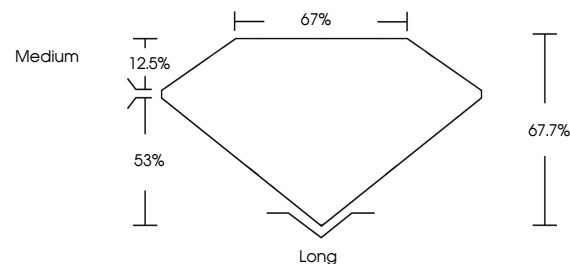

May 13, 2024
IGI Report No. LG634430060
EMERALD CUT
8.70 X 5.92 X 4.01 MM
Carat Weight **2.01 CARATS**
Color Grade **G**
Clarity Grade **VS 1**
Depth **67.7%**
Table **53%**
Girdle **Medium**
Culet **Long**
Polish **EXCELLENT**
Symmetry **EXCELLENT**
Fluorescence **NONE**
Inscription(s) **IGI LG634430060**
Comments: This Laboratory Grown Diamond was created by Chemical Vapor Deposition (CVD) growth process and may include post-growth treatment. Type IIa

LABORATORY GROWN DIAMOND REPORT

May 13, 2024
IGI Report Number **LG634430060**
Description **LABORATORY GROWN DIAMOND**
Shape and Cutting Style **EMERALD CUT**
Measurements **8.70 X 5.92 X 4.01 MM**

GRADING RESULTS
Carat Weight **2.01 CARATS**
Color Grade **G**
Clarity Grade **VS 1**

PROPORTIONS

CLARITY CHARACTERISTICS

KEY TO SYMBOLS

Red symbols indicate internal characteristics.
Green symbols indicate external characteristics.

Sample Image Used

COLOR

D E F G H I J Faint Very Light Light