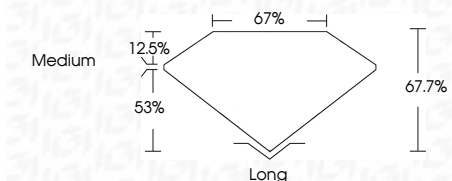

ELECTRONIC COPY

LG634430060
Report verification at igi.org

May 13, 2024
IGI Report Number **LG634430060**
Description **LABORATORY GROWN DIAMOND**
Shape and Cutting Style **EMERALD CUT**
Measurements **8.70 X 5.92 X 4.01 MM**

GRADING RESULTS
Carat Weight **2.01 CARATS**
Color Grade **G**
Clarity Grade **VS 1**

ADDITIONAL GRADING INFORMATION
Polish **EXCELLENT**
Symmetry **EXCELLENT**
Fluorescence **NONE**
Inscription(s) **IGI LG634430060**
Comments: This Laboratory Grown Diamond was created by Chemical Vapor Deposition (CVD) growth process and may include post-growth treatment. Type IIa

May 13, 2024
IGI Report No. LG634430060
EMERALD CUT
8.70 X 5.92 X 4.01 MM
Carat Weight **2.01 CARATS**
Color Grade **G**
Clarity Grade **VS 1**
Depth **67.7%**
Table **53%**
Girdle **Medium**
Culet **Long**
Polish **EXCELLENT**
Symmetry **EXCELLENT**
Fluorescence **NONE**
Inscription(s) **IGI LG634430060**
Comments: This Laboratory Grown Diamond was created by Chemical Vapor Deposition (CVD) growth process and may include post-growth treatment. Type IIa

LABORATORY GROWN DIAMOND REPORT

May 13, 2024
IGI Report Number **LG634430060**
Description **LABORATORY GROWN DIAMOND**
Shape and Cutting Style **EMERALD CUT**
Measurements **8.70 X 5.92 X 4.01 MM**

GRADING RESULTS
Carat Weight **2.01 CARATS**
Color Grade **G**
Clarity Grade **VS 1**