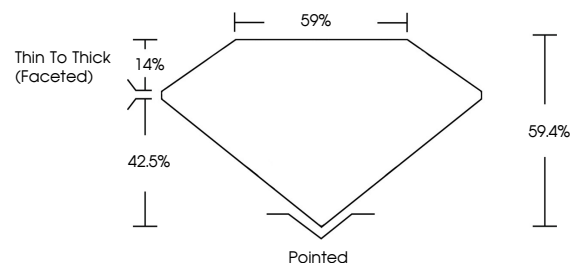

PROPORTIONS