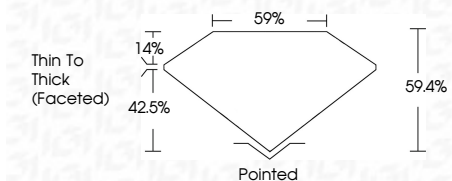

ELECTRONIC COPY

LG634430446
Report verification at igi.org

May 15, 2024
IGI Report Number **LG634430446**
Description **LABORATORY GROWN DIAMOND**
Shape and Cutting Style **HEART BRILLIANT**
Measurements **8.17 X 8.85 X 5.26 MM**

GRADING RESULTS

Carat Weight **2.13 CARATS**
Color Grade **F**
Clarity Grade **VS 1**

ADDITIONAL GRADING INFORMATION

Polish **EXCELLENT**
Symmetry **EXCELLENT**
Fluorescence **NONE**
Inscription(s) **IGI LG634430446**

Comments: This Laboratory Grown Diamond was created by Chemical Vapor Deposition (CVD) growth process and may include post-growth treatment. Type IIa

IGI

May 15, 2024
IGI Report No LG634430446
HEART BRILLIANT
8.17 X 8.85 X 5.26 MM
2.13 CARATS
Color Grade **F**
Clarity Grade **VS 1**
Depth **59.4%**
Table **59%**
Girdle
Thin To Thick (Faceted)
Pointed
Culet
Polish **EXCELLENT**
Symmetry **EXCELLENT**
Fluorescence **NONE**
Inscription(s) **IGI LG634430446**