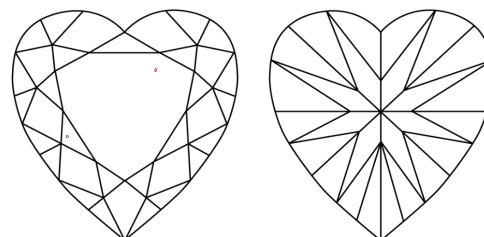

CLARITY CHARACTERISTICS

KEY TO SYMBOLS

Red symbols indicate internal characteristics.
Green symbols indicate external characteristics.