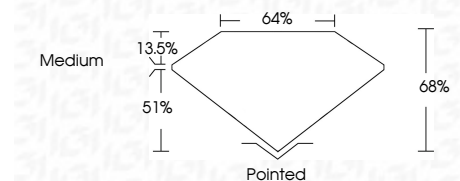

ELECTRONIC COPY

LG634432490
Report verification at igi.org

May 21, 2024
IGI Report Number **LG634432490**
Description **LABORATORY GROWN DIAMOND**
Shape and Cutting Style **SQUARE EMERALD CUT**
Measurements **8.10 X 7.91 X 5.38 MM**

GRADING RESULTS
Carat Weight **3.07 CARATS**
Color Grade **G**
Clarity Grade **VS 2**

ADDITIONAL GRADING INFORMATION
Polish **EXCELLENT**
Symmetry **EXCELLENT**
Fluorescence **NONE**
Inscription(s) **IGI LG634432490**
Comments: This Laboratory Grown Diamond was created by Chemical Vapor Deposition (CVD) growth process and may include post-growth treatment. Type IIa

May 21, 2024
IGI Report No LG634432490
SQUARE EMERALD CUT
8.10 X 7.91 X 5.38 MM
Carat Weight **3.07 CARATS**
Color Grade **G**
Clarity Grade **VS 2**
Depth **68%**
Table **51%**
Girdle **Medium**
Culet **Pointed**
Polish **EXCELLENT**
Symmetry **EXCELLENT**
Fluorescence **NONE**
Inscription(s) **IGI LG634432490**
Comments: This Laboratory Grown Diamond was created by Chemical Vapor Deposition (CVD) growth process and may include post-growth treatment. Type IIa

LABORATORY GROWN DIAMOND REPORT

May 21, 2024
IGI Report Number **LG634432490**
Description **LABORATORY GROWN DIAMOND**
Shape and Cutting Style **SQUARE EMERALD CUT**
Measurements **8.10 X 7.91 X 5.38 MM**