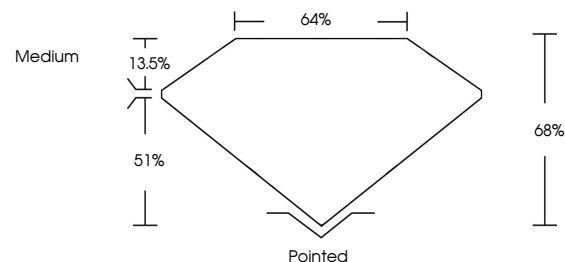

PROPORTIONS