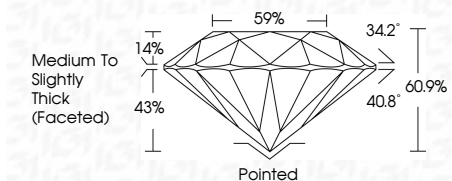

ELECTRONIC COPY

LG634432564
Report verification at igi.org

May 21, 2024
IGI Report Number **LG634432564**
Description **LABORATORY GROWN DIAMOND**
Shape and Cutting Style **ROUND BRILLIANT**
Measurements **9.86 - 9.91 X 6.02 MM**

GRADING RESULTS

Carat Weight **3.64 CARATS**
Color Grade **F**
Clarity Grade **VS 2**
Cut Grade **IDEAL**

ADDITIONAL GRADING INFORMATION

Polish **EXCELLENT**
Symmetry **EXCELLENT**
Fluorescence **NONE**
Inscription(s) **IGI LG634432564**
Comments: This Laboratory Grown Diamond was created by Chemical Vapor Deposition (CVD) growth process and may include post-growth treatment. Type IIa

IGI

May 21, 2024
IGI Report No LG634432564
ROUND BRILLIANT
9.86 - 9.91 X 6.02 MM
3.64 CARATS
Color Grade **F**
Clarity Grade **VS 2**
Depth **60.9%**
Table **14%**
Girdle **Medium To Slightly Thick (Faceted)**
Culet **Pointed**
Polish **EXCELLENT**
Symmetry **EXCELLENT**
Fluorescence **NONE**
Inscriptions(s) **IGI LG634432564**
Comments: This Laboratory Grown Diamond was created by Chemical Vapor Deposition (CVD) growth process and may include post-growth treatment. Type IIa

May 21, 2024
IGI Report Number **LG634432564**
Description **LABORATORY GROWN DIAMOND**
Shape and Cutting Style **ROUND BRILLIANT**
Measurements **9.86 - 9.91 X 6.02 MM**

GRADING RESULTS

Carat Weight **3.64 CARATS**
Color Grade **F**
Clarity Grade **VS 2**
Cut Grade **IDEAL**