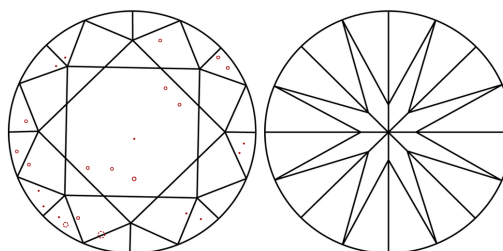

PROPORTIONS

CLARITY CHARACTERISTICS

KEY TO SYMBOLS

Red symbols indicate internal characteristics.
Green symbols indicate external characteristics.

COLOR

D E F G H I J Faint Very Light Light

CLARITY

IF	VS ¹⁻²	VS ¹⁻²	SI ¹⁻²	I ¹⁻³
Internally Flawless	Very Very Slightly Included	Very Slightly Included	Slightly Included	Included