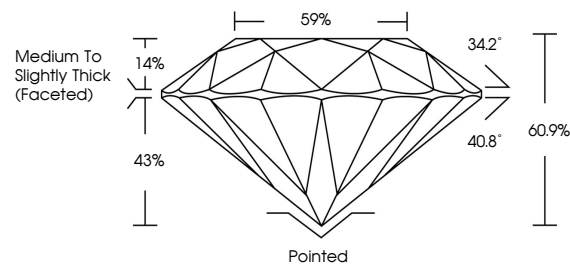

GRADING RESULTS

Carat Weight **3.64 CARATS**
Color Grade **F**
Clarity Grade **VS 2**
Cut Grade **IDEAL**

ADDITIONAL GRADING INFORMATION

Polish **EXCELLENT**
Symmetry **EXCELLENT**
Fluorescence **NONE**
Inscription(s) **IGI LG634432564**
Comments: This Laboratory Grown Diamond was created by Chemical Vapor Deposition (CVD) growth process and may include post-growth treatment. Type IIa

IGI

May 21, 2024
IGI Report No LG634432564
ROUND BRILLIANT
9.86 - 9.91 X 6.02 MM
3.64 CARATS
Color Grade **F**
Clarity Grade **VS 2**
Depth **60.9%**
Table **14%**
Girdle **Medium To Slightly Thick (Faceted)**
Culet **Pointed**
Polish **EXCELLENT**
Symmetry **EXCELLENT**
Fluorescence **NONE**
Inscriptions(s) **IGI LG634432564**
Comments: This Laboratory Grown Diamond was created by Chemical Vapor Deposition (CVD) growth process and may include post-growth treatment. Type IIa

May 21, 2024
IGI Report Number **LG634432564**
Description **LABORATORY GROWN DIAMOND**
Shape and Cutting Style **ROUND BRILLIANT**
Measurements **9.86 - 9.91 X 6.02 MM**

GRADING RESULTS

Carat Weight **3.64 CARATS**
Color Grade **F**
Clarity Grade **VS 2**
Cut Grade **IDEAL**

PROPORTIONS

CLARITY CHARACTERISTICS

KEY TO SYMBOLS

Red symbols indicate internal characteristics.
Green symbols indicate external characteristics.

COLOR

D E F G H I J Faint Very Light Light

CLARITY

IF	VS ¹⁻²	VS ¹⁻²	SI ¹⁻²	I ¹⁻³
Internally Flawless	Very Very Slightly Included	Very Slightly Included	Slightly Included	Included