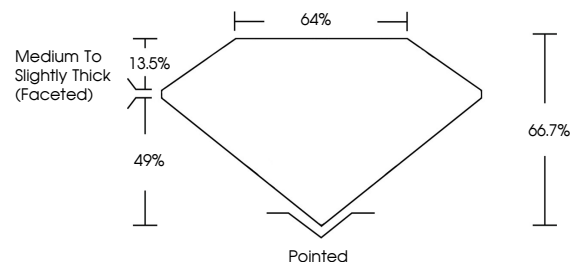

PROPORTIONS