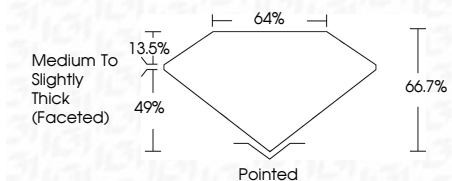

ELECTRONIC COPY

LG634433287
Report verification at igi.org

May 14, 2024
IGI Report Number **LG634433287**
Description **LABORATORY GROWN DIAMOND**
Shape and Cutting Style **SQUARE CUSHION BRILLIANT**
Measurements **6.86 X 6.75 X 4.50 MM**

GRADING RESULTS

Carat Weight **1.55 CARAT**
Color Grade **E**
Clarity Grade **VS 1**

ADDITIONAL GRADING INFORMATION

Polish **EXCELLENT**
Symmetry **EXCELLENT**
Fluorescence **NONE**
Inscription(s) **IGI LG634433287**
Comments: This Laboratory Grown Diamond was created by Chemical Vapor Deposition (CVD) growth process and may include post-growth treatment. Type IIa

May 14, 2024
IGI Report No **LG634433287**
SQUARE CUSHION BRILLIANT
6.86 X 6.75 X 4.50 MM
Carat Weight **1.55 CARAT**
Color Grade **E**
Clarity Grade **VS 1**
Depth **66.7%**
Table **49%**
Girdle **Medium to Slightly Thick (Faceted)**
Culet **Pointed**
Polish **EXCELLENT**
Symmetry **EXCELLENT**
Fluorescence **NONE**
Inscription(s) **IGI LG634433287**

Comments: This Laboratory Grown Diamond was created by Chemical Vapor Deposition (CVD) growth process and may include post-growth treatment. Type IIa

May 14, 2024
IGI Report Number **LG634433287**
Description **LABORATORY GROWN DIAMOND**
Shape and Cutting Style **SQUARE CUSHION BRILLIANT**
Measurements **6.86 X 6.75 X 4.50 MM**