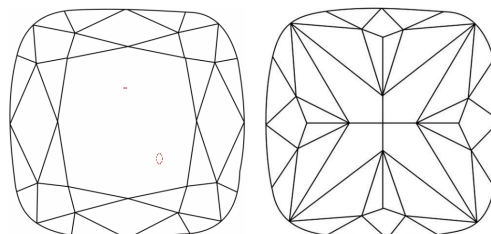

CLARITY CHARACTERISTICS

KEY TO SYMBOLS

Red symbols indicate internal characteristics.
Green symbols indicate external characteristics.