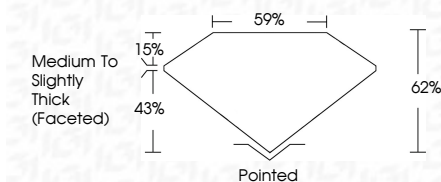

ELECTRONIC COPY

LG634433309
Report verification at igi.org

May 15, 2024
IGI Report Number **LG634433309**
Description **LABORATORY GROWN DIAMOND**
Shape and Cutting Style **OVAL BRILLIANT**
Measurements **8.36 X 5.79 X 3.59 MM**

GRADING RESULTS
Carat Weight **1.09 CARAT**
Color Grade **E**
Clarity Grade **VS 1**

ADDITIONAL GRADING INFORMATION
Polish **EXCELLENT**
Symmetry **EXCELLENT**
Fluorescence **NONE**
Inscription(s) **IGI LG634433309**
Comments: This Laboratory Grown Diamond was created by Chemical Vapor Deposition (CVD) growth process and may include post-growth treatment. Type IIa

May 15, 2024
IGI Report No LG634433309
OVAL BRILLIANT
8.36 X 5.79 X 3.59 MM
1.09 CARAT
Color Grade **E**
Clarity Grade **VS 1**
Depth **62%**
Table **59%**
Medium to Slightly Thick (Faceted)
Culet **Pointed**
Polish **EXCELLENT**
Symmetry **EXCELLENT**
Fluorescence **NONE**
Inscription(s) **IGI LG634433309**

Comments: This Laboratory Grown Diamond was created by Chemical Vapor Deposition (CVD) growth process and may include post-growth treatment. Type IIa

LABORATORY GROWN DIAMOND REPORT

May 15, 2024
IGI Report Number **LG634433309**
Description **LABORATORY GROWN DIAMOND**
Shape and Cutting Style **OVAL BRILLIANT**
Measurements **8.36 X 5.79 X 3.59 MM**