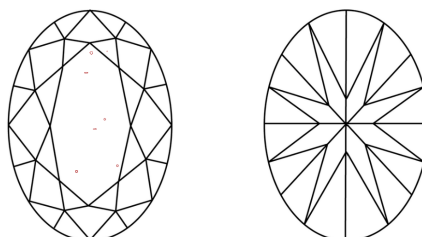

CLARITY CHARACTERISTICS

KEY TO SYMBOLS

Red symbols indicate internal characteristics.
Green symbols indicate external characteristics.

COLOR

D E F G H I J Faint Very Light Light

CLARITY

IF	VS¹⁻²	VS¹⁻²	SI¹⁻²	I¹⁻³
Internally Flawless	Very Very Slightly Included	Very Slightly Included	Slightly Included	Included