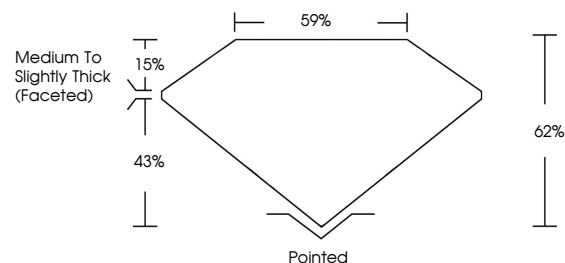

PROPORTIONS