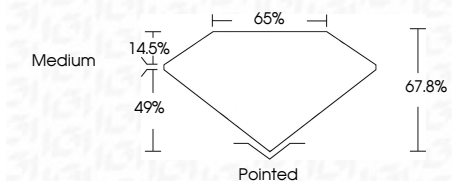

ELECTRONIC COPY

LG634436036
Report verification at igi.org

May 21, 2024
IGI Report Number **LG634436036**
Description **LABORATORY GROWN DIAMOND**
Shape and Cutting Style **CUT CORNERED
RECTANGULAR MODIFIED
BRILLIANT**

Measurements **8.57 X 6.03 X 4.09 MM**

GRADING RESULTS

Carat Weight **1.85 CARAT**
Color Grade **H**
Clarity Grade **VS 2**

ADDITIONAL GRADING INFORMATION

Polish **EXCELLENT**
Symmetry **EXCELLENT**
Fluorescence **NONE**
Inscription(s) **IGI LG634436036**

Comments: This Laboratory Grown Diamond was created by Chemical Vapor Deposition (CVD) growth process and may include post-growth treatment. Type IIa

IGI

May 21, 2024
IGI Report No. LG634436036
CUT CORNERED RECT. MODIFIED BRILLIANT
8.57 X 6.03 X 4.09 MM
Carat Weight 1.85 CARAT
Color Grade H
Clarity Grade VS 2
Depth 49%
Table 14.5%
Girdle 65%
Medium
Culet Pointed
Polish EXCELLENT
Symmetry EXCELLENT
Fluorescence NONE
Inscription(s) IGI LG634436036

GRADING RESULTS

Carat Weight **1.85 CARAT**
Color Grade **H**
Clarity Grade **VS 2**

ADDITIONAL GRADING INFORMATION

Polish **EXCELLENT**
Symmetry **EXCELLENT**
Fluorescence **NONE**
Inscription(s) **IGI LG634436036**