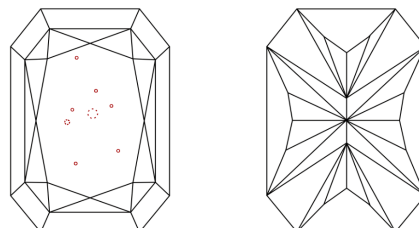

CLARITY CHARACTERISTICS

KEY TO SYMBOLS

Red symbols indicate internal characteristics.
Green symbols indicate external characteristics.

COLOR

D E F G H I J Faint Very Light Light

CLARITY

IF	VS¹⁻²	VS¹⁻²	SI¹⁻²	I¹⁻³
Internally Flawless	Very Very Slightly Included	Very Slightly Included	Slightly Included	Included