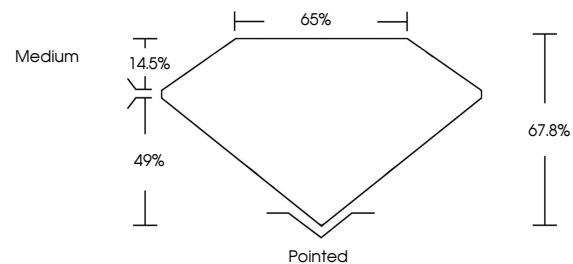

Measurements **8.57 X 6.03 X 4.09 MM**

GRADING RESULTS

Carat Weight **1.85 CARAT**
Color Grade **H**
Clarity Grade **VS 2**

ADDITIONAL GRADING INFORMATION

Polish **EXCELLENT**
Symmetry **EXCELLENT**
Fluorescence **NONE**
Inscription(s) **IGI LG634436036**

GRADING RESULTS

Carat Weight **1.85 CARAT**
Color Grade **H**
Clarity Grade **VS 2**

ADDITIONAL GRADING INFORMATION

Polish **EXCELLENT**
Symmetry **EXCELLENT**
Fluorescence **NONE**
Inscription(s) **IGI LG634436036**

Comments: This Laboratory Grown Diamond was created by Chemical Vapor Deposition (CVD) growth process and may include post-growth treatment. Type IIa

PROPORTIONS

CLARITY CHARACTERISTICS

KEY TO SYMBOLS

Red symbols indicate internal characteristics.
Green symbols indicate external characteristics.