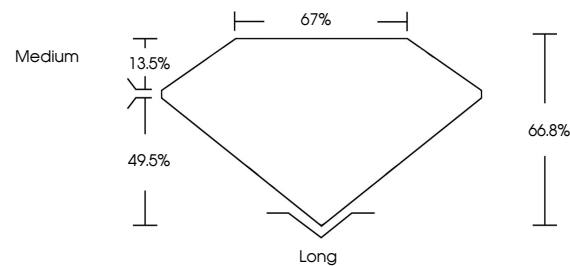

ELECTRONIC COPY

LG634436059
Report verification at igi.org

May 21, 2024
IGI Report Number **LG634436059**
Description **LABORATORY GROWN DIAMOND**
Shape and Cutting Style **EMERALD CUT**
Measurements **9.26 X 6.48 X 4.33 MM**

May 21, 2024
IGI Report No. LG634436059
EMERALD CUT
9.26 X 6.48 X 4.33 MM
Carat Weight **2.56 CARATS**
Color Grade **H**
Clarity Grade **VS 2**
Depth **49.5%**
Table **66.8%**
Girdle **67%**
Medium
Long
Culet **EXCELLENT**
Polish **EXCELLENT**
Symmetry **EXCELLENT**
Fluorescence **NONE**
Inscription(s) **IGI LG634436059**
Comments: This Laboratory Grown Diamond was created by Chemical Vapor Deposition (CVD) growth process and may include post-growth treatment. Type IIa

LABORATORY GROWN DIAMOND REPORT

May 21, 2024
IGI Report Number **LG634436059**
Description **LABORATORY GROWN DIAMOND**
Shape and Cutting Style **EMERALD CUT**
Measurements **9.26 X 6.48 X 4.33 MM**

GRADING RESULTS
Carat Weight **2.56 CARATS**
Color Grade **H**
Clarity Grade **VS 2**

PROPORTIONS

CLARITY CHARACTERISTICS

KEY TO SYMBOLS

Red symbols indicate internal characteristics.
Green symbols indicate external characteristics.

Sample Image Used

COLOR

D E F G H I J Faint Very Light Light