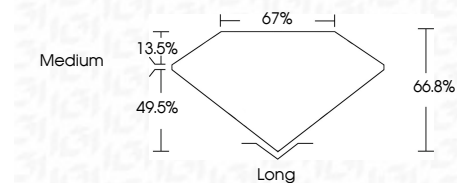

ELECTRONIC COPY

LG634436059
Report verification at igi.org

May 21, 2024
IGI Report Number **LG634436059**
Description **LABORATORY GROWN DIAMOND**
Shape and Cutting Style **EMERALD CUT**
Measurements **9.26 X 6.48 X 4.33 MM**

GRADING RESULTS
Carat Weight **2.56 CARATS**
Color Grade **H**
Clarity Grade **VS 2**

ADDITIONAL GRADING INFORMATION
Polish **EXCELLENT**
Symmetry **EXCELLENT**
Fluorescence **NONE**
Inscription(s) **IGI LG634436059**
Comments: This Laboratory Grown Diamond was created by Chemical Vapor Deposition (CVD) growth process and may include post-growth treatment. Type IIa

May 21, 2024
IGI Report No. LG634436059
EMERALD CUT
9.26 X 6.48 X 4.33 MM
Carat Weight **2.56 CARATS**
Color Grade **H**
Clarity Grade **VS 2**
Depth **49.5%**
Table **66.8%**
Girdle **67%**
Medium
Long
Culet **EXCELLENT**
Polish **EXCELLENT**
Symmetry **EXCELLENT**
Fluorescence **NONE**
Inscription(s) **IGI LG634436059**
Comments: This Laboratory Grown Diamond was created by Chemical Vapor Deposition (CVD) growth process and may include post-growth treatment. Type IIa

LABORATORY GROWN DIAMOND REPORT

May 21, 2024
IGI Report Number **LG634436059**
Description **LABORATORY GROWN DIAMOND**
Shape and Cutting Style **EMERALD CUT**
Measurements **9.26 X 6.48 X 4.33 MM**

GRADING RESULTS
Carat Weight **2.56 CARATS**
Color Grade **H**
Clarity Grade **VS 2**