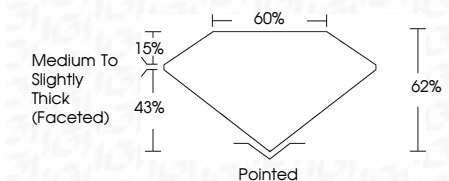

ELECTRONIC COPY

LG634436081
Report verification at igi.org

May 21, 2024
IGI Report Number **LG634436081**
Description **LABORATORY GROWN DIAMOND**
Shape and Cutting Style **OVAL BRILLIANT**
Measurements **11.29 X 7.58 X 4.70 MM**

GRADING RESULTS
Carat Weight **2.56 CARATS**
Color Grade **G**
Clarity Grade **VS 2**

ADDITIONAL GRADING INFORMATION
Polish **EXCELLENT**
Symmetry **EXCELLENT**
Fluorescence **NONE**
Inscription(s) **IGI LG634436081**
Comments: This Laboratory Grown Diamond was created by Chemical Vapor Deposition (CVD) growth process and may include post-growth treatment. Type IIa

May 21, 2024
IGI Report No LG634436081
OVAL BRILLIANT
11.29 X 7.58 X 4.70 MM
Carat Weight **2.56 CARATS**
Color Grade **G**
Clarity Grade **VS 2**
Depth **62%**
Table **60%**
Girdle **Medium to Slightly Thick (Faceted)**
Culet **Pointed**
Polish **EXCELLENT**
Symmetry **EXCELLENT**
Fluorescence **NONE**
Inscription(s) **IGI LG634436081**
Comments: This Laboratory Grown Diamond was created by Chemical Vapor Deposition (CVD) growth process and may include post-growth treatment. Type IIa

LABORATORY GROWN DIAMOND REPORT

May 21, 2024
IGI Report Number **LG634436081**
Description **LABORATORY GROWN DIAMOND**
Shape and Cutting Style **OVAL BRILLIANT**
Measurements **11.29 X 7.58 X 4.70 MM**