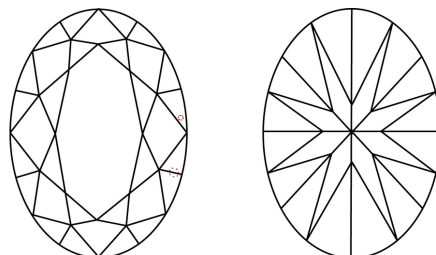

CLARITY CHARACTERISTICS

KEY TO SYMBOLS

Red symbols indicate internal characteristics.
Green symbols indicate external characteristics.