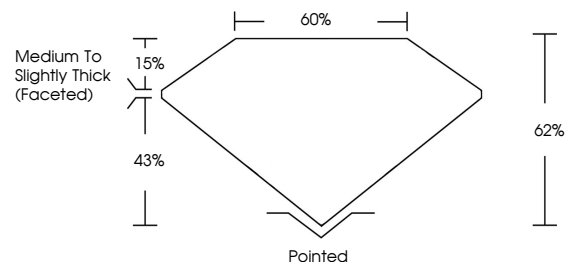

PROPORTIONS