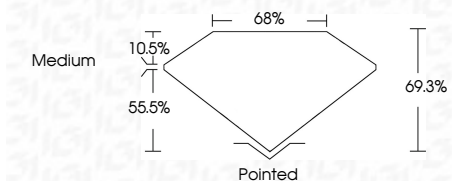

ELECTRONIC COPY

LG634436212
Report verification at igi.org

May 20, 2024
IGI Report Number **LG634436212**
Description **LABORATORY GROWN DIAMOND**
Shape and Cutting Style **PRINCESS CUT**
Measurements **6.89 X 6.78 X 4.70 MM**

GRADING RESULTS

Carat Weight **1.93 CARAT**
Color Grade **E**
Clarity Grade **VS 1**

ADDITIONAL GRADING INFORMATION

Polish **EXCELLENT**
Symmetry **EXCELLENT**
Fluorescence **NONE**
Inscription(s) **IGI LG634436212**
Comments: This Laboratory Grown Diamond was created by Chemical Vapor Deposition (CVD) growth process and may include post-growth treatment. Type IIa

IGI

May 20, 2024
IGI Report No LG634436212
PRINCESS CUT
6.89 X 6.78 X 4.70 MM
Carat Weight **1.93 CARAT**
Color Grade **E**
Clarity Grade **VS 1**
Depth **69.3%**
Table **55.5%**
Girdle **Medium**
Culet **Pointed**
Polish **EXCELLENT**
Symmetry **EXCELLENT**
Fluorescence **NONE**
Inscription(s) **IGI LG634436212**

GRADING RESULTS

Carat Weight **1.93 CARAT**
Color Grade **E**
Clarity Grade **VS 1**

ADDITIONAL GRADING INFORMATION

Polish **EXCELLENT**
Symmetry **EXCELLENT**
Fluorescence **NONE**
Inscription(s) **IGI LG634436212**