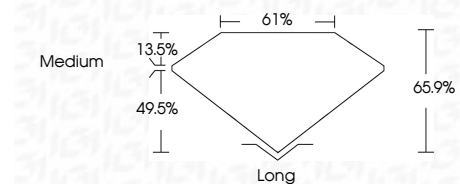

ELECTRONIC COPY

LG634437110
Report verification at igi.org

May 22, 2024
IGI Report Number **LG634437110**
Description **LABORATORY GROWN DIAMOND**
Shape and Cutting Style **EMERALD CUT**
Measurements **7.67 X 5.13 X 3.38 MM**

GRADING RESULTS

Carat Weight **1.31 CARAT**
Color Grade **D**
Clarity Grade **VVS 2**

ADDITIONAL GRADING INFORMATION

Polish **EXCELLENT**
Symmetry **EXCELLENT**
Fluorescence **NONE**
Inscription(s) **IGI LG634437110**

Comments: This Laboratory Grown Diamond was created by Chemical Vapor Deposition (CVD) growth process and may include post-growth treatment. Type IIa

IGI

May 22, 2024
IGI Report No. **LG634437110**
EMERALD CUT
Carat Weight **1.31 CARAT**
Color Grade **D**
Clarity Grade **VVS 2**
Depth **65.9%**
Table **61%**
Girdle **Medium**
Culet **Long**
Polish **EXCELLENT**
Symmetry **EXCELLENT**
Fluorescence **NONE**
Inscription(s) **IGI LG634437110**

Comments: This Laboratory Grown Diamond was created by Chemical Vapor Deposition (CVD) growth process and may include post-growth treatment. Type IIa

LABORATORY GROWN DIAMOND REPORT

May 22, 2024
IGI Report Number **LG634437110**
Description **LABORATORY GROWN DIAMOND**
Shape and Cutting Style **EMERALD CUT**
Measurements **7.67 X 5.13 X 3.38 MM**