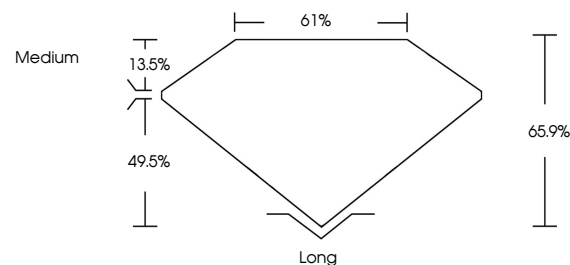

PROPORTIONS