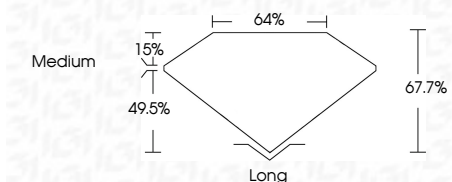

ELECTRONIC COPY

LG634438606
Report verification at igi.org

May 21, 2024
IGI Report Number **LG634438606**
Description **LABORATORY GROWN DIAMOND**
Shape and Cutting Style **EMERALD CUT**
Measurements **7.69 X 5.48 X 3.71 MM**

GRADING RESULTS

Carat Weight **1.54 CARAT**
Color Grade **D**
Clarity Grade **VVS 2**

ADDITIONAL GRADING INFORMATION

Polish **EXCELLENT**
Symmetry **EXCELLENT**
Fluorescence **NONE**
Inscription(s) **IGI LG634438606**

Comments: This Laboratory Grown Diamond was created by Chemical Vapor Deposition (CVD) growth process and may include post-growth treatment. Type IIa

IGI

May 21, 2024
IGI Report No. LG634438606
EMERALD CUT
7.69 X 5.48 X 3.71 MM
Carat Weight **1.54 CARAT**
Color Grade **D**
Clarity Grade **VVS 2**
Depth **67.7%**
Table **64%**
Girdle **Medium**
Culet **Long**
Polish **EXCELLENT**
Symmetry **EXCELLENT**
Fluorescence **NONE**
Inscription(s) **IGI LG634438606**