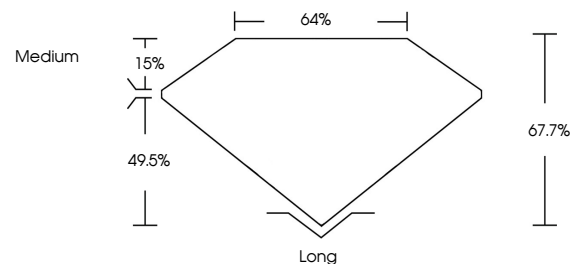

PROPORTIONS