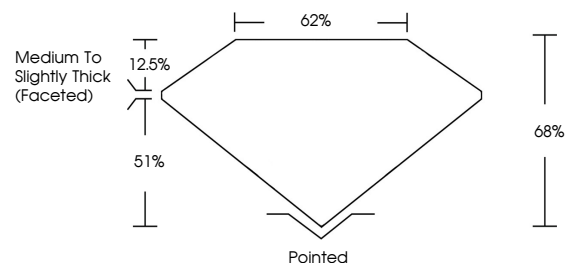

PROPORTIONS