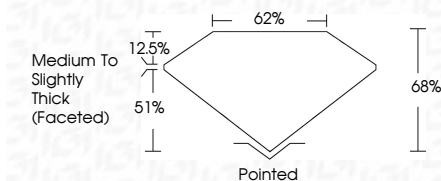

ELECTRONIC COPY

LG634439508
Report verification at igi.org

May 15, 2024
IGI Report Number **LG634439508**
Description **LABORATORY GROWN DIAMOND**
Shape and Cutting Style **CUSHION BRILLIANT**
Measurements **6.93 X 6.35 X 4.32 MM**

GRADING RESULTS

Carat Weight **1.57 CARAT**
Color Grade **D**
Clarity Grade **VS 1**

ADDITIONAL GRADING INFORMATION

Polish **EXCELLENT**
Symmetry **EXCELLENT**
Fluorescence **NONE**

Inscription(s) **IGI LG634439508**

Comments: This Laboratory Grown Diamond was created by Chemical Vapor Deposition (CVD) growth process and may include post-growth treatment. Type IIa

IGI

May 15, 2024
IGI Report No **LG634439508**
CUSHION BRILLIANT
6.93 X 6.35 X 4.32 MM
Carat Weight **1.57 CARAT**
Color Grade **D**
Clarity Grade **VS 1**
Depth **68%**
Table **51%**
Girdle **Medium to Slightly Thick (Faceted)**
Culet **Pointed**
Polish **EXCELLENT**
Symmetry **EXCELLENT**
Fluorescence **NONE**
Inscription(s) **IGI LG634439508**