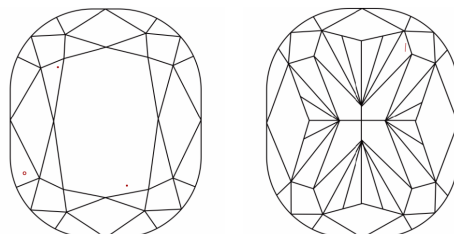

CLARITY CHARACTERISTICS

KEY TO SYMBOLS

Red symbols indicate internal characteristics.
Green symbols indicate external characteristics.

COLOR

D E F G H I J Faint Very Light Light

CLARITY

IF	VS¹⁻²	VS¹⁻²	SI¹⁻²	I¹⁻³
Internally Flawless	Very Very Slightly Included	Very Slightly Included	Slightly Included	Included