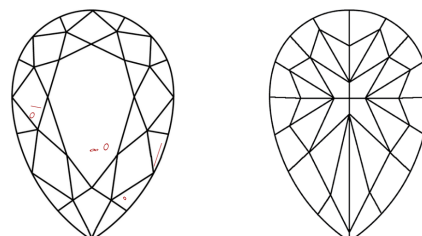

ELECTRONIC COPY

LG634440689
Report verification at igi.org

June 4, 2024
IGI Report Number **LG634440689**
Description **LABORATORY GROWN DIAMOND**
Shape and Cutting Style **PEAR MODIFIED BRILLIANT**
Measurements **10.62 X 6.20 X 4.14 MM**
GRADING RESULTS
Carat Weight **2.02 CARATS**
Color Grade **FANCY INTENSE YELLOW**
Clarity Grade **SI 1**

June 4, 2024
IGI Report Number **LG634440689**
Description **LABORATORY GROWN DIAMOND**
Shape and Cutting Style **PEAR MODIFIED BRILLIANT**
Measurements **10.62 X 6.20 X 4.14 MM**

GRADING RESULTS

Carat Weight **2.02 CARATS**
Color Grade **FANCY INTENSE YELLOW**
Clarity Grade **SI 1**

Secondary color: Grey

PROPORTIONS

Sample Image Used

CLARITY CHARACTERISTICS

KEY TO SYMBOLS

Red symbols indicate internal characteristics.
Green symbols indicate external characteristics.

COLOR

D E F G H I J Faint Very Light Light