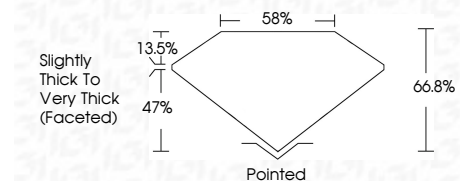

June 4, 2024
IGI Report Number **LG634440689**
Description **LABORATORY GROWN DIAMOND**
Shape and Cutting Style **PEAR MODIFIED BRILLIANT**
Measurements **10.62 X 6.20 X 4.14 MM**

GRADING RESULTS

Carat Weight **2.02 CARATS**
Color Grade **FANCY INTENSE YELLOW**
Clarity Grade **SI 1**

Secondary color: Grey

PROPORTIONS

Sample Image Used

CLARITY CHARACTERISTICS

KEY TO SYMBOLS

Red symbols indicate internal characteristics.
Green symbols indicate external characteristics.

COLOR

D E F G H I J Faint Very Light Light

CLARITY

IF	VS ¹⁻²	VS ¹⁻²	SI ¹⁻²	I ¹⁻³
Internally Flawless	Very Very Slightly Included	Very Slightly Included	Slightly Included	Included

ADDITIONAL GRADING INFORMATION

Polish **EXCELLENT**
Symmetry **EXCELLENT**
Fluorescence **NONE**
Inscription(s) **IGI LG634440689**
Comments: This Laboratory Grown Diamond was created by Chemical Vapor Deposition (CVD) growth process.
Secondary color: Grey