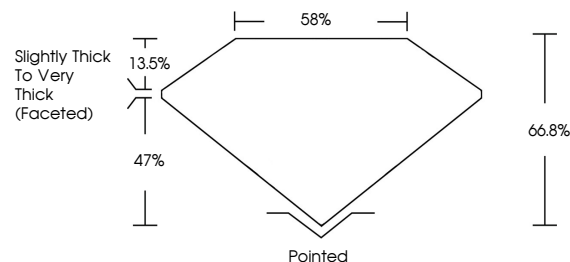

ELECTRONIC COPY

LG634440689
Report verification at igi.org

June 4, 2024
IGI Report Number **LG634440689**
Description **LABORATORY GROWN DIAMOND**
Shape and Cutting Style **PEAR MODIFIED BRILLIANT**
Measurements **10.62 X 6.20 X 4.14 MM**
GRADING RESULTS
Carat Weight **2.02 CARATS**
Color Grade **FANCY INTENSE YELLOW**
Clarity Grade **SI 1**

June 4, 2024
IGI Report Number **LG634440689**
Description **LABORATORY GROWN DIAMOND**
Shape and Cutting Style **PEAR MODIFIED BRILLIANT**
Measurements **10.62 X 6.20 X 4.14 MM**

GRADING RESULTS

Carat Weight **2.02 CARATS**
Color Grade **FANCY INTENSE YELLOW**
Clarity Grade **SI 1**

Secondary color: Grey

PROPORTIONS

Sample Image Used

CLARITY CHARACTERISTICS

KEY TO SYMBOLS

Red symbols indicate internal characteristics.
Green symbols indicate external characteristics.

COLOR

D E F G H I J Faint Very Light Light

June 4, 2024
IGI Report No **LG634440689**
PEAR MODIFIED BRILLIANT
10.62 X 6.20 X 4.14 MM
Carat Weight **2.02 CARATS**
Color Grade **FANCY INTENSE YELLOW**
Clarity Grade **SI 1**
Depth **66.8%**
Table **47%**
Girdle **Slightly Thick To Very Thick (Faceted)**
Culet **Pointed**
Polish **EXCELLENT**
Symmetry **EXCELLENT**
Fluorescence **NONE**
Inscription(s) **IGI LG634440689**
Comments: This Laboratory Grown Diamond was created by Chemical Vapor Deposition (CVD) growth process.
Secondary color: Grey