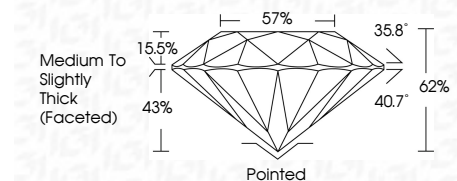

ELECTRONIC COPY

LG634444927
Report verification at igi.org

May 15, 2024
IGI Report Number **LG634444927**
Description **LABORATORY GROWN DIAMOND**
Shape and Cutting Style **ROUND BRILLIANT**
Measurements **9.39 - 9.42 X 5.83 MM**

GRADING RESULTS
Carat Weight **3.18 CARATS**
Color Grade **F**
Clarity Grade **SI 1**
Cut Grade **IDEAL**

ADDITIONAL GRADING INFORMATION
Polish **EXCELLENT**
Symmetry **EXCELLENT**
Fluorescence **NONE**
Inscription(s) **IGI LG634444927**
Comments: This Laboratory Grown Diamond was created by Chemical Vapor Deposition (CVD) growth process and may include post-growth treatment. Type IIa

May 15, 2024
IGI Report No LG634444927
ROUND BRILLIANT
9.39 - 9.42 X 5.83 MM
3.18 CARATS
Color Grade **F**
Clarity Grade **SI 1**
Depth **62%**
Table **57%**
Girdle **Medium To Slightly Thick (Faceted)**
Culet **Pointed**
Polish **EXCELLENT**
Symmetry **EXCELLENT**
Fluorescence **NONE**
Inscription(s) **IGI LG634444927**
Comments: This Laboratory Grown Diamond was created by Chemical Vapor Deposition (CVD) growth process and may include post-growth treatment. Type IIa

May 15, 2024
IGI Report Number **LG634444927**
Description **LABORATORY GROWN DIAMOND**
Shape and Cutting Style **ROUND BRILLIANT**
Measurements **9.39 - 9.42 X 5.83 MM**

GRADING RESULTS
Carat Weight **3.18 CARATS**
Color Grade **F**
Clarity Grade **SI 1**
Cut Grade **IDEAL**