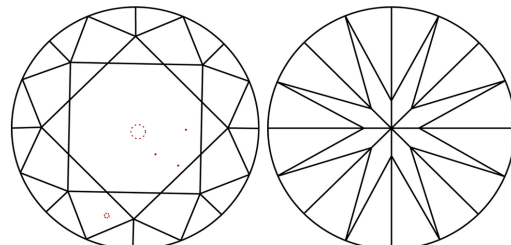

May 15, 2024
IGI Report Number **LG634444927**
Description **LABORATORY GROWN DIAMOND**
Shape and Cutting Style **ROUND BRILLIANT**
Measurements **9.39 - 9.42 X 5.83 MM**

GRADING RESULTS
Carat Weight **3.18 CARATS**
Color Grade **F**
Clarity Grade **SI 1**
Cut Grade **IDEAL**

PROPORTIONS

CLARITY CHARACTERISTICS

KEY TO SYMBOLS
Red symbols indicate internal characteristics.
Green symbols indicate external characteristics.

COLOR

D E F G H I J Faint Very Light Light

CLARITY

IF	VS ¹⁻²	VS ¹⁻²	SI ¹⁻²	I ¹⁻³
Internally Flawless	Very Very Slightly Included	Very Slightly Included	Slightly Included	Included