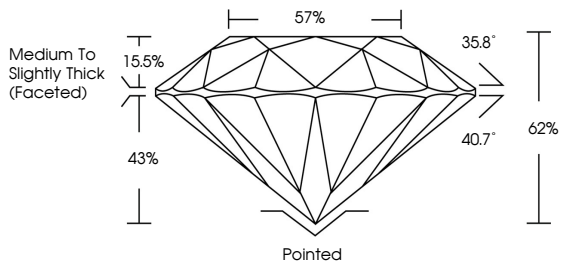

PROPORTIONS