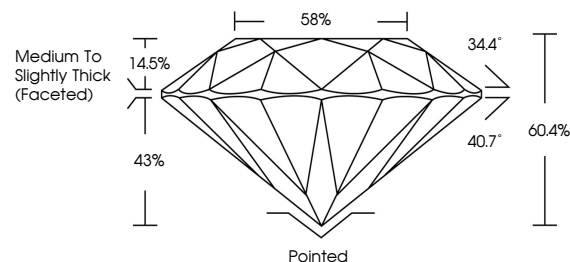

PROPORTIONS