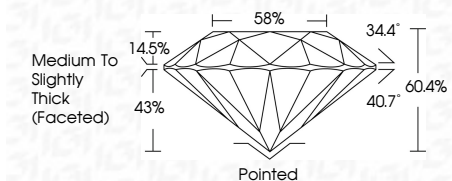

ELECTRONIC COPY

LG634444934
Report verification at igi.org

May 15, 2024
IGI Report Number **LG634444934**
Description **LABORATORY GROWN DIAMOND**
Shape and Cutting Style **ROUND BRILLIANT**
Measurements **9.43 - 9.46 X 5.70 MM**

GRADING RESULTS
Carat Weight **3.14 CARATS**
Color Grade **G**
Clarity Grade **VS 1**
Cut Grade **IDEAL**

ADDITIONAL GRADING INFORMATION
Polish **EXCELLENT**
Symmetry **EXCELLENT**
Fluorescence **NONE**
Inscription(s) **IGI LG634444934**
Comments: This Laboratory Grown Diamond was created by Chemical Vapor Deposition (CVD) growth process and may include post-growth treatment. Type IIa

IGI

May 15, 2024
IGI Report No LG634444934
ROUND BRILLIANT
9.43 - 9.46 X 5.70 MM
3.14 CARATS
Color Grade **G**
Clarity Grade **VS 1**
Depth **60.4%**
Table **58%**
Girdle **Medium To Slightly Thick (Faceted)**
Culet **Pointed**
Polish **EXCELLENT**
Symmetry **EXCELLENT**
Fluorescence **NONE**
Inscription(s) **IGI LG634444934**
Comments: This Laboratory Grown Diamond was created by Chemical Vapor Deposition (CVD) growth process and may include post-growth treatment. Type IIa

May 15, 2024
IGI Report Number **LG634444934**
Description **LABORATORY GROWN DIAMOND**
Shape and Cutting Style **ROUND BRILLIANT**
Measurements **9.43 - 9.46 X 5.70 MM**

GRADING RESULTS
Carat Weight **3.14 CARATS**
Color Grade **G**
Clarity Grade **VS 1**
Cut Grade **IDEAL**