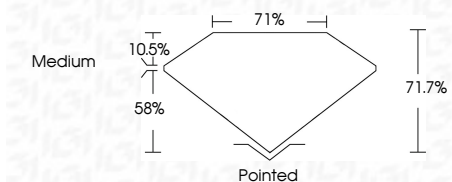

ELECTRONIC COPY

LG634444968
Report verification at igi.org

May 15, 2024
IGI Report Number **LG634444968**
Description **LABORATORY GROWN DIAMOND**
Shape and Cutting Style **PRINCESS CUT**
Measurements **7.49 X 7.41 X 5.31 MM**

GRADING RESULTS
Carat Weight **2.56 CARATS**
Color Grade **F**
Clarity Grade **VS 1**

ADDITIONAL GRADING INFORMATION
Polish **EXCELLENT**
Symmetry **EXCELLENT**
Fluorescence **NONE**
Inscription(s) **IGI LG634444968**
Comments: This Laboratory Grown Diamond was created by Chemical Vapor Deposition (CVD) growth process and may include post-growth treatment. Type IIa

May 15, 2024
IGI Report No. **LG634444968**
PRINCESS CUT
7.49 X 7.41 X 5.31 MM
Carat Weight **2.56 CARATS**
Color Grade **F**
Clarity Grade **VS 1**
Depth **58%**
Table **71%**
Girdle **Medium**
Culet **Pointed**
Polish **EXCELLENT**
Symmetry **EXCELLENT**
Fluorescence **NONE**
Inscription(s) **IGI LG634444968**
Comments: This Laboratory Grown Diamond was created by Chemical Vapor Deposition (CVD) growth process and may include post-growth treatment. Type IIa

LABORATORY GROWN DIAMOND REPORT

May 15, 2024
IGI Report Number **LG634444968**
Description **LABORATORY GROWN DIAMOND**
Shape and Cutting Style **PRINCESS CUT**
Measurements **7.49 X 7.41 X 5.31 MM**

GRADING RESULTS
Carat Weight **2.56 CARATS**
Color Grade **F**
Clarity Grade **VS 1**