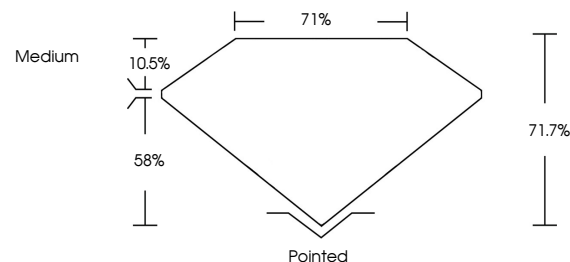

GRADING RESULTS
Carat Weight **2.56 CARATS**
Color Grade **F**
Clarity Grade **VS 1**

ADDITIONAL GRADING INFORMATION
Polish **EXCELLENT**
Symmetry **EXCELLENT**
Fluorescence **NONE**
Inscription(s) **IGI LG634444968**
Comments: This Laboratory Grown Diamond was created by Chemical Vapor Deposition (CVD) growth process and may include post-growth treatment. Type IIa

May 15, 2024
IGI Report No. **LG634444968**
PRINCESS CUT
7.49 X 7.41 X 5.31 MM
Carat Weight **2.56 CARATS**
Color Grade **F**
Clarity Grade **VS 1**
Depth **58%**
Table **71%**
Girdle **Medium**
Culet **Pointed**
Polish **EXCELLENT**
Symmetry **EXCELLENT**
Fluorescence **NONE**
Inscription(s) **IGI LG634444968**
Comments: This Laboratory Grown Diamond was created by Chemical Vapor Deposition (CVD) growth process and may include post-growth treatment. Type IIa

LABORATORY GROWN DIAMOND REPORT

May 15, 2024
IGI Report Number **LG634444968**
Description **LABORATORY GROWN DIAMOND**
Shape and Cutting Style **PRINCESS CUT**
Measurements **7.49 X 7.41 X 5.31 MM**

GRADING RESULTS
Carat Weight **2.56 CARATS**
Color Grade **F**
Clarity Grade **VS 1**

PROPORTIONS

CLARITY CHARACTERISTICS

KEY TO SYMBOLS

Red symbols indicate internal characteristics.
Green symbols indicate external characteristics.

Sample Image Used

COLOR

D E F G H I J Faint Very Light Light