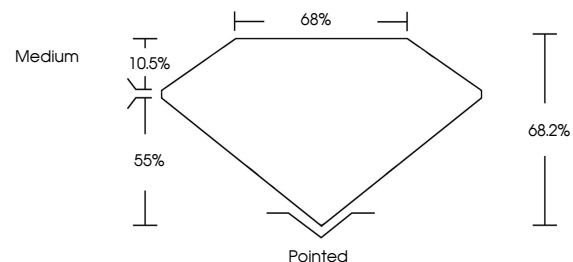

PROPORTIONS