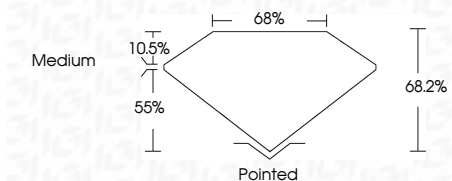

ELECTRONIC COPY

LG634444997
Report verification at igi.org

May 15, 2024
IGI Report Number **LG634444997**
Description **LABORATORY GROWN DIAMOND**
Shape and Cutting Style **PRINCESS CUT**
Measurements **7.58 X 7.38 X 5.03 MM**

GRADING RESULTS

Carat Weight **2.50 CARATS**
Color Grade **F**
Clarity Grade **VS 1**

ADDITIONAL GRADING INFORMATION

Polish **EXCELLENT**
Symmetry **EXCELLENT**
Fluorescence **NONE**
Inscription(s) **IGI LG634444997**
Comments: This Laboratory Grown Diamond was created by Chemical Vapor Deposition (CVD) growth process and may include post-growth treatment. Type IIa

IGI

May 15, 2024
IGI Report No. **LG634444997**
PRINCESS CUT
7.58 X 7.38 X 5.03 MM
2.50 CARATS
Color Grade **F**
Clarity Grade **VS 1**
Depth **68.2%**
Table **10.5%**
Girdle **Medium**
Culet **Pointed**
Polish **EXCELLENT**
Symmetry **EXCELLENT**
Fluorescence **NONE**
Inscription(s) **IGI LG634444997**

GRADING RESULTS

Carat Weight **2.50 CARATS**
Color Grade **F**
Clarity Grade **VS 1**

ADDITIONAL GRADING INFORMATION

Polish **EXCELLENT**
Symmetry **EXCELLENT**
Fluorescence **NONE**
Inscription(s) **IGI LG634444997**