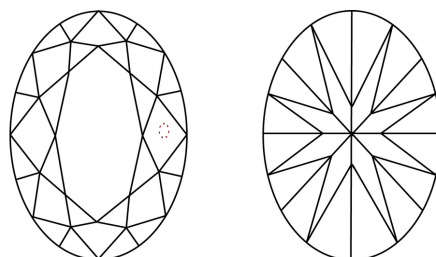

CLARITY CHARACTERISTICS

KEY TO SYMBOLS

Red symbols indicate internal characteristics.
Green symbols indicate external characteristics.

COLOR

D E F G H I J Faint Very Light Light

CLARITY

IF	VS¹⁻²	VS¹⁻²	SI¹⁻²	I¹⁻³
Internally Flawless	Very Very Slightly Included	Very Slightly Included	Slightly Included	Included