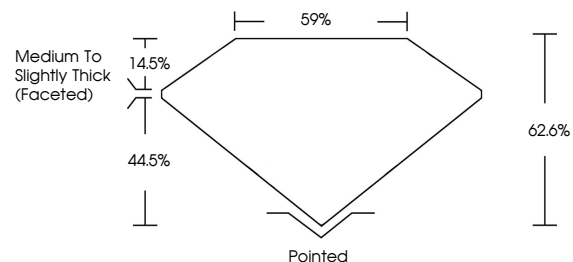

PROPORTIONS