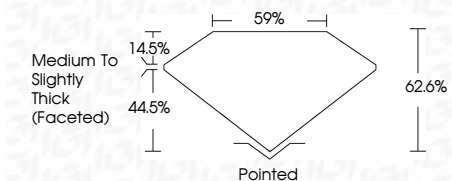

ELECTRONIC COPY

LG634445068
Report verification at igi.org

May 20, 2024
IGI Report Number **LG634445068**
Description **LABORATORY GROWN DIAMOND**
Shape and Cutting Style **OVAL BRILLIANT**
Measurements **9.38 X 6.45 X 4.04 MM**

GRADING RESULTS

Carat Weight **1.55 CARAT**
Color Grade **G**
Clarity Grade **VS 1**

ADDITIONAL GRADING INFORMATION

Polish **EXCELLENT**
Symmetry **EXCELLENT**
Fluorescence **NONE**

Inscription(s) **IGI LG634445068**

Comments: This Laboratory Grown Diamond was created by Chemical Vapor Deposition (CVD) growth process and may include post-growth treatment. Type IIa

IGI

May 20, 2024
IGI Report No LG634445068
OVAL BRILLIANT
Carat Weight **1.55 CARAT**
Color Grade **G**
Clarity Grade **VS 1**
Depth **62.6%**
Table **59%**
Girdle **Medium to Slightly Thick (Faceted)**
Culet **Pointed**
Polish **EXCELLENT**
Symmetry **EXCELLENT**
Fluorescence **NONE**
Inscription(s) **IGI LG634445068**