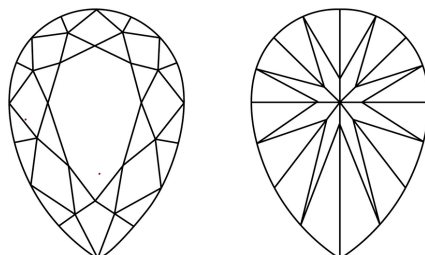

CLARITY CHARACTERISTICS

KEY TO SYMBOLS

Red symbols indicate internal characteristics.
Green symbols indicate external characteristics.