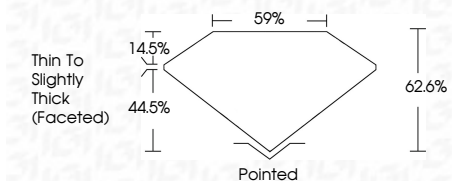

ELECTRONIC COPY

LG634447492
Report verification at igi.org

May 17, 2024
IGI Report Number **LG634447492**
Description **LABORATORY GROWN DIAMOND**
Shape and Cutting Style **PEAR BRILLIANT**
Measurements **11.14 X 6.89 X 4.31 MM**

GRADING RESULTS
Carat Weight **1.88 CARAT**
Color Grade **F**
Clarity Grade **VVS 2**

ADDITIONAL GRADING INFORMATION
Polish **EXCELLENT**
Symmetry **EXCELLENT**
Fluorescence **NONE**
Inscription(s) **IGI LG634447492**
Comments: This Laboratory Grown Diamond was created by Chemical Vapor Deposition (CVD) growth process and may include post-growth treatment. Type IIa

May 17, 2024
IGI Report No LG634447492
PEAR BRILLIANT
11.14 X 6.89 X 4.31 MM
1.88 CARAT
Color Grade **F**
Clarity Grade **VVS 2**
Depth **62.6%**
Table **59%**
Girdle **Thin To Slightly Thick (Faceted)**
Culet **Pointed**
Polish **EXCELLENT**
Symmetry **EXCELLENT**
Fluorescence **NONE**
Inscription(s) **IGI LG634447492**
Comments: This Laboratory Grown Diamond was created by Chemical Vapor Deposition (CVD) growth process and may include post-growth treatment. Type IIa

LABORATORY GROWN DIAMOND REPORT

May 17, 2024
IGI Report Number **LG634447492**
Description **LABORATORY GROWN DIAMOND**
Shape and Cutting Style **PEAR BRILLIANT**
Measurements **11.14 X 6.89 X 4.31 MM**