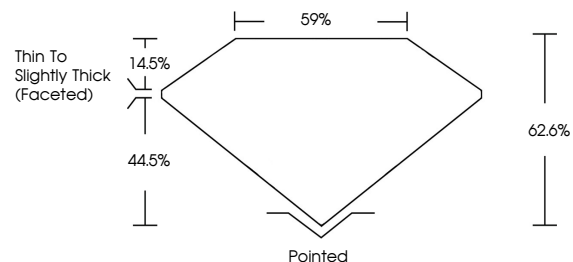

PROPORTIONS