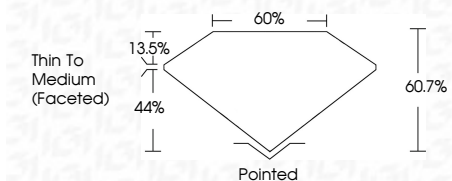

ELECTRONIC COPY

LG634447500
Report verification at igi.org

May 17, 2024
IGI Report Number **LG634447500**
Description **LABORATORY GROWN DIAMOND**
Shape and Cutting Style **PEAR BRILLIANT**
Measurements **12.18 X 7.45 X 4.52 MM**

GRADING RESULTS
Carat Weight **2.29 CARATS**
Color Grade **F**
Clarity Grade **VS 1**

ADDITIONAL GRADING INFORMATION
Polish **EXCELLENT**
Symmetry **EXCELLENT**
Fluorescence **NONE**
Inscription(s) **IGI LG634447500**
Comments: This Laboratory Grown Diamond was created by Chemical Vapor Deposition (CVD) growth process and may include post-growth treatment. Type IIa

May 17, 2024
IGI Report No. **LG634447500**
PEAR BRILLIANT
12.18 X 7.45 X 4.52 MM
2.29 CARATS
Color Grade **F**
Clarity Grade **VS 1**
Depth **60.7%**
Table **60%**
Girdle
Thin To Medium (Faceted)
Culet **Pointed**
Polish **EXCELLENT**
Symmetry **EXCELLENT**
Fluorescence **NONE**
Inscription(s) **IGI LG634447500**
Comments: This Laboratory Grown Diamond was created by Chemical Vapor Deposition (CVD) growth process and may include post-growth treatment. Type IIa

LABORATORY GROWN DIAMOND REPORT

May 17, 2024
IGI Report Number **LG634447500**
Description **LABORATORY GROWN DIAMOND**
Shape and Cutting Style **PEAR BRILLIANT**
Measurements **12.18 X 7.45 X 4.52 MM**