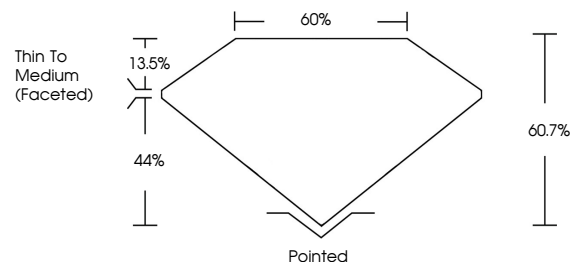

PROPORTIONS