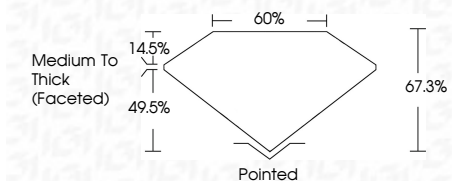

ELECTRONIC COPY

LG634448799
Report verification at igi.org

May 16, 2024
IGI Report Number **LG634448799**
Description **LABORATORY GROWN DIAMOND**
Shape and Cutting Style **CUSHION BRILLIANT**
Measurements **7.94 X 6.06 X 4.08 MM**

GRADING RESULTS
Carat Weight **1.55 CARAT**
Color Grade **G**
Clarity Grade **VS 2**

ADDITIONAL GRADING INFORMATION
Polish **EXCELLENT**
Symmetry **EXCELLENT**
Fluorescence **NONE**
Inscription(s) **IGI LG634448799**
Comments: This Laboratory Grown Diamond was created by Chemical Vapor Deposition (CVD) growth process and may include post-growth treatment. Type IIa

May 16, 2024
IGI Report No LG634448799
CUSHION BRILLIANT
7.94 X 6.06 X 4.08 MM
1.55 CARAT
Color Grade **G**
Clarity Grade **VS 2**
Depth **67.3%**
Table **49.5%**
Girdle **Medium To Thick (Faceted)**
Culet **Pointed**
Polish **EXCELLENT**
Symmetry **EXCELLENT**
Fluorescence **NONE**
Inscription(s) **IGI LG634448799**

GRADING RESULTS
Carat Weight **1.55 CARAT**
Color Grade **G**
Clarity Grade **VS 2**

ADDITIONAL GRADING INFORMATION
Polish **EXCELLENT**
Symmetry **EXCELLENT**
Fluorescence **NONE**
Inscription(s) **IGI LG634448799**