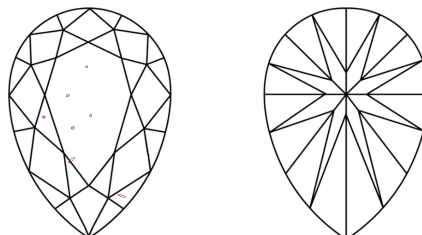

GRADING RESULTS

Carat Weight **1.14 CARAT**
Color Grade **E**
Clarity Grade **SI 1**

ADDITIONAL GRADING INFORMATION

Polish **EXCELLENT**
Symmetry **EXCELLENT**
Fluorescence **NONE**
Inscription(s) **IGI LG634449167**

KEY TO SYMBOLS

Red symbols indicate internal characteristics.
Green symbols indicate external characteristics.

COLOR

D E F G H I J Faint Very Light Light

CLARITY

IF	VS ¹⁻²	VS ¹⁻²	SI ¹⁻²	I ¹⁻³
Internally Flawless	Very Very Slightly Included	Very Slightly Included	Slightly Included	Included