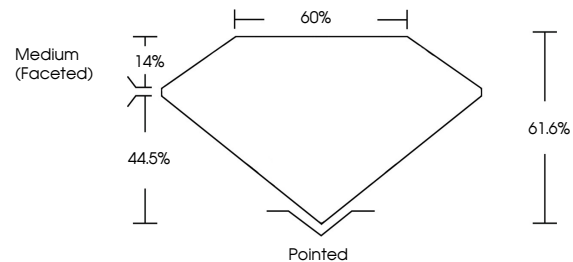

PROPORTIONS