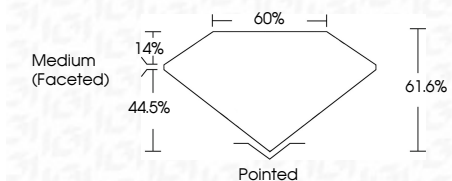

ELECTRONIC COPY

LG634449167
Report verification at igi.org

May 17, 2024
IGI Report Number **LG634449167**
Description **LABORATORY GROWN DIAMOND**
Shape and Cutting Style **PEAR BRILLIANT**
Measurements **9.50 X 5.84 X 3.60 MM**

GRADING RESULTS

Carat Weight **1.14 CARAT**
Color Grade **E**
Clarity Grade **SI 1**

ADDITIONAL GRADING INFORMATION

Polish **EXCELLENT**
Symmetry **EXCELLENT**
Fluorescence **NONE**
Inscription(s) **IGI LG634449167**
Comments: This Laboratory Grown Diamond was created by Chemical Vapor Deposition (CVD) growth process and may include post-growth treatment. Type IIa

IGI

May 17, 2024
IGI Report No. LG634449167
PEAR BRILLIANT
9.50 X 5.84 X 3.60 MM
1.14 CARAT
Color Grade **E**
Clarity Grade **SI 1**
Depth **61.6%**
Table **14%**
Girdle **0.5%**
Medium (Faceted)
Pointed
Polish **EXCELLENT**
Symmetry **EXCELLENT**
Fluorescence **NONE**
Inscription(s) **IGI LG634449167**