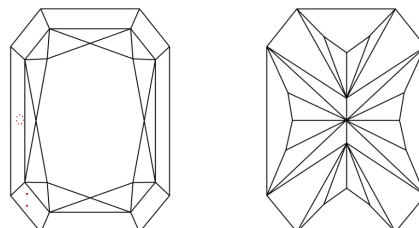

CLARITY CHARACTERISTICS

KEY TO SYMBOLS

Red symbols indicate internal characteristics.
Green symbols indicate external characteristics.

COLOR

D E F G H I J Faint Very Light Light

CLARITY

IF	VS¹⁻²	VS¹⁻²	SI¹⁻²	I¹⁻³
Internally Flawless	Very Very Slightly Included	Very Slightly Included	Slightly Included	Included