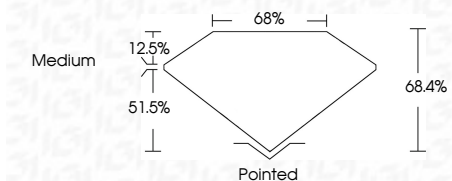

Measurements **7.22 X 4.87 X 3.33 MM**

GRADING RESULTS

Carat Weight **1.03 CARAT**
Color Grade **H**
Clarity Grade **VS 2**

ADDITIONAL GRADING INFORMATION

Polish **EXCELLENT**
Symmetry **EXCELLENT**
Fluorescence **NONE**
Inscription(s) **IGI LG634470713**

Comments: This Laboratory Grown Diamond was created by Chemical Vapor Deposition (CVD) growth process and may include post-growth treatment. Type IIa

IGI

May 10, 2024
IGI Report No LG634470713
CUT CORNERED RECT. MODIFIED BRILLIANT
7.22 X 4.87 X 3.33 MM
Carat Weight 1.03 CARAT
Color Grade H
Clarity Grade VS 2
Depth 68.4%
Table 51.5%
Girdle Medium
Culet Pointed
Polish EXCELLENT
Symmetry EXCELLENT
Fluorescence NONE
Inscription(s) IGI LG634470713

GRADING RESULTS

Carat Weight **1.03 CARAT**
Color Grade **H**
Clarity Grade **VS 2**

ADDITIONAL GRADING INFORMATION

Polish **EXCELLENT**
Symmetry **EXCELLENT**
Fluorescence **NONE**

Inscription(s) **IGI LG634470713**