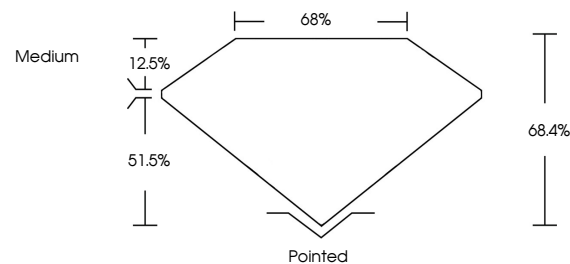

PROPORTIONS