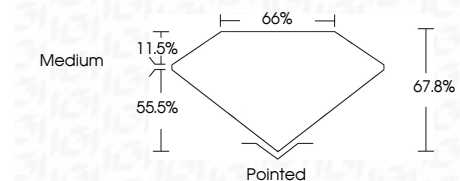

ELECTRONIC COPY

LG634470807
Report verification at igi.org

May 9, 2024
IGI Report Number **LG634470807**
Description **LABORATORY GROWN DIAMOND**
Shape and Cutting Style **PRINCESS CUT**
Measurements **7.85 X 7.66 X 5.19 MM**

GRADING RESULTS
Carat Weight **2.67 CARATS**
Color Grade **D**
Clarity Grade **VS 1**

ADDITIONAL GRADING INFORMATION
Polish **EXCELLENT**
Symmetry **EXCELLENT**
Fluorescence **NONE**
Inscription(s) **IGI LG634470807**
Comments: This Laboratory Grown Diamond was created by Chemical Vapor Deposition (CVD) growth process and may include post-growth treatment. Type IIa

May 9, 2024
IGI Report No. **LG634470807**
PRINCESS CUT
7.85 X 7.66 X 5.19 MM
Carat Weight **2.67 CARATS**
Color Grade **D**
Clarity Grade **VS 1**
Depth **67.8%**
Table **55.5%**
Girdle **Medium**
Culet **Pointed**
Polish **EXCELLENT**
Symmetry **EXCELLENT**
Fluorescence **NONE**
Inscription(s) **IGI LG634470807**
Comments: This Laboratory Grown Diamond was created by Chemical Vapor Deposition (CVD) growth process and may include post-growth treatment. Type IIa

LABORATORY GROWN DIAMOND REPORT

May 9, 2024
IGI Report Number **LG634470807**
Description **LABORATORY GROWN DIAMOND**
Shape and Cutting Style **PRINCESS CUT**
Measurements **7.85 X 7.66 X 5.19 MM**

GRADING RESULTS
Carat Weight **2.67 CARATS**
Color Grade **D**
Clarity Grade **VS 1**