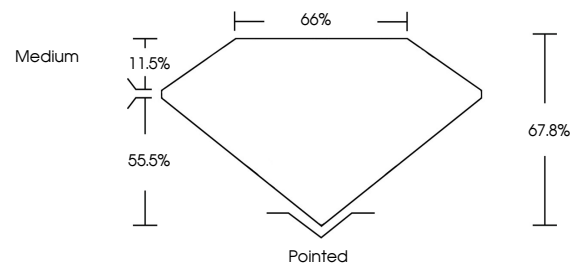

May 9, 2024
IGI Report No. **LG634470807**
PRINCESS CUT
7.85 X 7.66 X 5.19 MM
Carat Weight **2.67 CARATS**
Color Grade **D**
Clarity Grade **VS 1**
Depth **67.8%**
Table **55.5%**
Girdle **Medium**
Culet **Pointed**
Polish **EXCELLENT**
Symmetry **EXCELLENT**
Fluorescence **NONE**
Inscription(s) **IGI LG634470807**
Comments: This Laboratory Grown Diamond was created by Chemical Vapor Deposition (CVD) growth process and may include post-growth treatment. Type IIa

LABORATORY GROWN DIAMOND REPORT

May 9, 2024
IGI Report Number **LG634470807**
Description **LABORATORY GROWN DIAMOND**
Shape and Cutting Style **PRINCESS CUT**
Measurements **7.85 X 7.66 X 5.19 MM**

GRADING RESULTS
Carat Weight **2.67 CARATS**
Color Grade **D**
Clarity Grade **VS 1**

PROPORTIONS

CLARITY CHARACTERISTICS

KEY TO SYMBOLS

Red symbols indicate internal characteristics.
Green symbols indicate external characteristics.

Sample Image Used

COLOR

D E F G H I J Faint Very Light Light