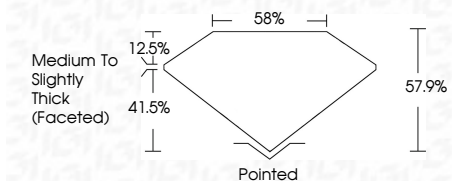

ELECTRONIC COPY

LG634470818
Report verification at igi.org

May 9, 2024

IGI Report Number **LG634470818**

Description **LABORATORY GROWN DIAMOND**

Shape and Cutting Style **HEART BRILLIANT**

Measurements **7.47 X 8.67 X 5.02 MM**

GRADING RESULTS

Carat Weight **1.83 CARAT**

Color Grade **H**

Clarity Grade **VVS 2**

ADDITIONAL GRADING INFORMATION

Polish **EXCELLENT**

Symmetry **EXCELLENT**

Fluorescence **NONE**

Inscription(s) **IGI LG634470818**

Comments: This Laboratory Grown Diamond was created by Chemical Vapor Deposition (CVD) growth process and may include post-growth treatment. Type IIa

IGI

May 9, 2024
IGI Report No LG634470818
HEART BRILLIANT
7.47 X 8.67 X 5.02 MM
Carat Weight **1.83 CARAT**
Color Grade **H**
Clarity Grade **VVS 2**
Depth **57.9%**
Table **41.5%**
Girdle **Medium to Slightly Thick (Faceted)**
Culet **Pointed**
Polish **EXCELLENT**
Symmetry **EXCELLENT**
Fluorescence **NONE**
Inscription(s) **IGI LG634470818**
Comments: This Laboratory Grown Diamond was created by Chemical Vapor Deposition (CVD) growth process and may include post-growth treatment. Type IIa

May 9, 2024
IGI Report Number **LG634470818**
Description **LABORATORY GROWN DIAMOND**
Shape and Cutting Style **HEART BRILLIANT**
Measurements **7.47 X 8.67 X 5.02 MM**

GRADING RESULTS

Carat Weight **1.83 CARAT**