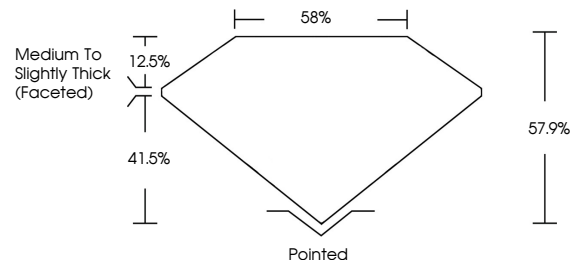

May 9, 2024
IGI Report Number **LG634470818**
Description **LABORATORY GROWN DIAMOND**
Shape and Cutting Style **HEART BRILLIANT**
Measurements **7.47 X 8.67 X 5.02 MM**

GRADING RESULTS

Carat Weight **1.83 CARAT**

PROPORTIONS

CLARITY CHARACTERISTICS

KEY TO SYMBOLS

Red symbols indicate internal characteristics.
Green symbols indicate external characteristics.

Sample Image Used

COLOR

D E F G H I J Faint Very Light Light

CLARITY

IF	VS ¹⁻²	VS ¹⁻²	SI ¹⁻²	I ¹⁻³
Internally Flawless	Very Very Slightly Included	Very Slightly Included	Slightly Included	Included