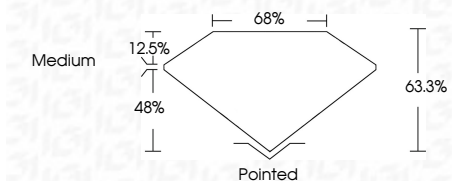

ELECTRONIC COPY

LG634471255
Report verification at igi.org

May 16, 2024
IGI Report Number **LG634471255**
Description **LABORATORY GROWN DIAMOND**
Shape and Cutting Style **SQUARE EMERALD CUT**
Measurements **9.72 X 9.32 X 5.90 MM**

GRADING RESULTS

Carat Weight **5.00 CARATS**
Color Grade **G**
Clarity Grade **VS 1**

ADDITIONAL GRADING INFORMATION

Polish **EXCELLENT**
Symmetry **EXCELLENT**
Fluorescence **NONE**
Inscription(s) **IGI LG634471255**
Comments: This Laboratory Grown Diamond was created by Chemical Vapor Deposition (CVD) growth process and may include post-growth treatment. Type IIa

IGI

May 16, 2024
IGI Report No LG634471255
SQUARE EMERALD CUT
9.72 X 9.32 X 5.90 MM
5.00 CARATS
Color Grade **G**
Clarity Grade **VS 1**
Depth **63.3%**
Table **48%**
Girdle **Medium**
Culet **Pointed**
Polish **EXCELLENT**
Symmetry **EXCELLENT**
Fluorescence **NONE**
Inscription(s) **IGI LG634471255**