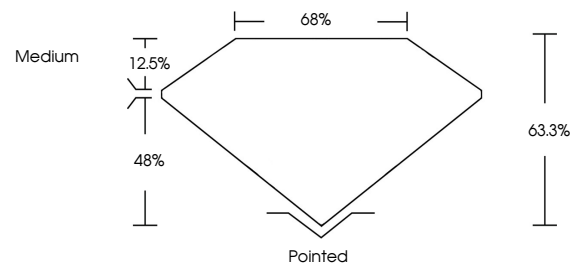

PROPORTIONS