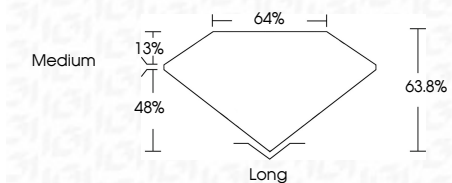

ELECTRONIC COPY

LG634474357
Report verification at igi.org

May 18, 2024
IGI Report Number **LG634474357**
Description **LABORATORY GROWN DIAMOND**
Shape and Cutting Style **EMERALD CUT**
Measurements **8.31 X 5.60 X 3.57 MM**

GRADING RESULTS
Carat Weight **1.63 CARAT**
Color Grade **FANCY VIVID BLUE**
Clarity Grade **VS 2**

ADDITIONAL GRADING INFORMATION
Polish **EXCELLENT**
Symmetry **EXCELLENT**
Fluorescence **NONE**
Inscription(s) **IGI LG634474357**
Comments: This Laboratory Grown Diamond was created by Chemical Vapor Deposition (CVD) growth process. Indications of post-growth treatment.

May 18, 2024
IGI Report No. LG634474357
EMERALD CUT
8.31 X 5.60 X 3.57 MM
1.63 CARAT
FANCY VIVID BLUE
VS 2
63.8%
48%
13%
Medium
Long
EXCELLENT
EXCELLENT
NONE
IGI LG634474357
Comments: This Laboratory Grown Diamond was created by Chemical Vapor Deposition (CVD) growth process. Indications of post-growth treatment.

LABORATORY GROWN DIAMOND REPORT

May 18, 2024
IGI Report Number **LG634474357**
Description **LABORATORY GROWN DIAMOND**
Shape and Cutting Style **EMERALD CUT**
Measurements **8.31 X 5.60 X 3.57 MM**

GRADING RESULTS
Carat Weight **1.63 CARAT**
Color Grade **FANCY VIVID BLUE**
Clarity Grade **VS 2**