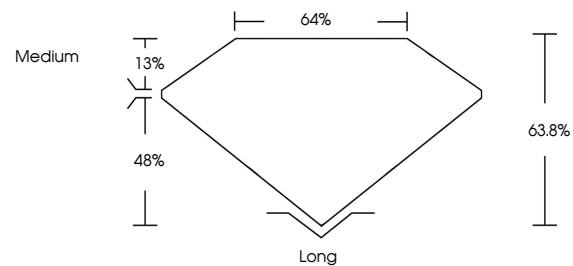

May 18, 2024
IGI Report No. LG634474357
EMERALD CUT
8.31 X 5.60 X 3.57 MM
1.63 CARAT
FANCY VIVID BLUE
VS 2
63.8%
48%
13%
Medium
Long
EXCELLENT
EXCELLENT
NONE
IGI LG634474357
Comments: This Laboratory Grown Diamond was created by Chemical Vapor Deposition (CVD) growth process. Indications of post-growth treatment.

LABORATORY GROWN DIAMOND REPORT

May 18, 2024
IGI Report Number **LG634474357**
Description **LABORATORY GROWN DIAMOND**
Shape and Cutting Style **EMERALD CUT**
Measurements **8.31 X 5.60 X 3.57 MM**

GRADING RESULTS
Carat Weight **1.63 CARAT**
Color Grade **FANCY VIVID BLUE**
Clarity Grade **VS 2**

PROPORTIONS

Sample Image Used

CLARITY CHARACTERISTICS

KEY TO SYMBOLS

Red symbols indicate internal characteristics.
Green symbols indicate external characteristics.

COLOR

D E F G H I J Faint Very Light Light