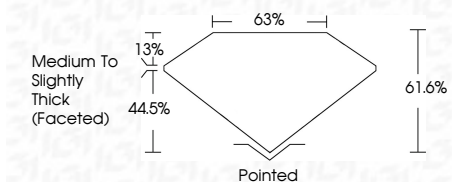

ELECTRONIC COPY

LG634476186
Report verification at igi.org

May 10, 2024
IGI Report Number **LG634476186**
Description **LABORATORY GROWN DIAMOND**
Shape and Cutting Style **OVAL BRILLIANT**
Measurements **11.14 X 8.18 X 5.04 MM**

GRADING RESULTS

Carat Weight **2.92 CARATS**
Color Grade **H**
Clarity Grade **VVS 2**

ADDITIONAL GRADING INFORMATION

Polish **EXCELLENT**
Symmetry **EXCELLENT**
Fluorescence **NONE**

Inscription(s) **IGI LG634476186**

Comments: This Laboratory Grown Diamond was created by Chemical Vapor Deposition (CVD) growth process and may include post-growth treatment. Type IIa

IGI

May 10, 2024
IGI Report No **LG634476186**
OVAL BRILLIANT
Carat Weight **2.92 CARATS**
Color Grade **H**
Clarity Grade **VVS 2**
Depth **61.6%**
Table **13%**
Girdle **Medium to Slightly Thick (Faceted)**
Culet **Pointed**
Polish **EXCELLENT**
Symmetry **EXCELLENT**
Fluorescence **NONE**
Inscription(s) **IGI LG634476186**