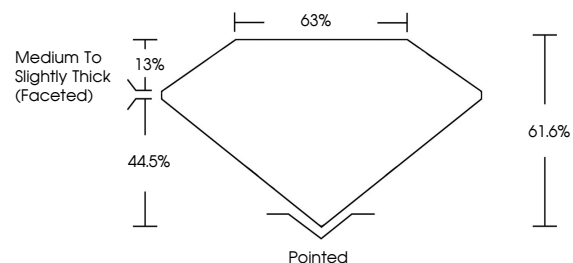

GRADING RESULTS

Carat Weight **2.92 CARATS**
Color Grade **H**
Clarity Grade **VVS 2**

ADDITIONAL GRADING INFORMATION

Polish **EXCELLENT**
Symmetry **EXCELLENT**
Fluorescence **NONE**

Inscription(s) **IGI LG634476186**

Comments: This Laboratory Grown Diamond was created by Chemical Vapor Deposition (CVD) growth process and may include post-growth treatment. Type IIa

May 10, 2024
IGI Report Number **LG634476186**
Description **LABORATORY GROWN DIAMOND**
Shape and Cutting Style **OVAL BRILLIANT**
Measurements **11.14 X 8.18 X 5.04 MM**

Comments: This Laboratory Grown Diamond was created by Chemical Vapor Deposition (CVD) growth process and may include post-growth treatment. Type IIa

PROPORTIONS

CLARITY CHARACTERISTICS

KEY TO SYMBOLS

Red symbols indicate internal characteristics.
Green symbols indicate external characteristics.