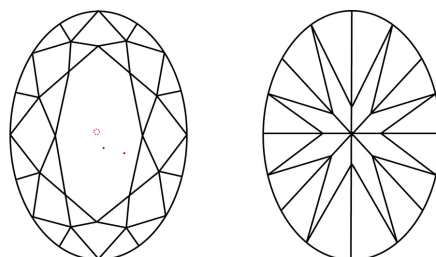

CLARITY CHARACTERISTICS

KEY TO SYMBOLS

Red symbols indicate internal characteristics.
Green symbols indicate external characteristics.