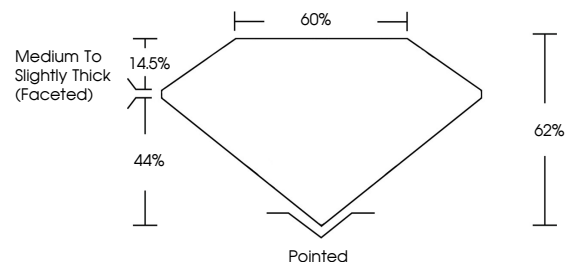

PROPORTIONS