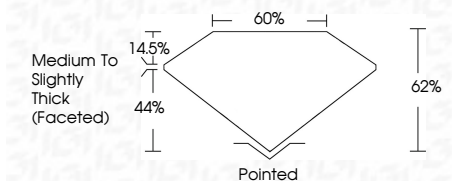

ELECTRONIC COPY

LG634476192
Report verification at igi.org

May 11, 2024
IGI Report Number **LG634476192**
Description **LABORATORY GROWN DIAMOND**
Shape and Cutting Style **OVAL BRILLIANT**
Measurements **10.48 X 7.03 X 4.36 MM**

GRADING RESULTS
Carat Weight **2.03 CARATS**
Color Grade **G**
Clarity Grade **VS 2**

ADDITIONAL GRADING INFORMATION
Polish **EXCELLENT**
Symmetry **EXCELLENT**
Fluorescence **NONE**
Inscription(s) **IGI LG634476192**
Comments: This Laboratory Grown Diamond was created by Chemical Vapor Deposition (CVD) growth process and may include post-growth treatment. Type IIa

May 11, 2024
IGI Report No LG634476192
OVAL BRILLIANT
10.48 X 7.03 X 4.36 MM
2.03 CARATS
Color Grade **G**
Clarity Grade **VS 2**
Depth **62%**
Table **60%**
Girdle **Medium to Slightly Thick (Faceted)**
Culet **Pointed**
Polish **EXCELLENT**
Symmetry **EXCELLENT**
Fluorescence **NONE**
Inscription(s) **IGI LG634476192**

GRADING RESULTS
Carat Weight **2.03 CARATS**
Color Grade **G**
Clarity Grade **VS 2**

ADDITIONAL GRADING INFORMATION
Polish **EXCELLENT**
Symmetry **EXCELLENT**
Fluorescence **NONE**
Inscription(s) **IGI LG634476192**