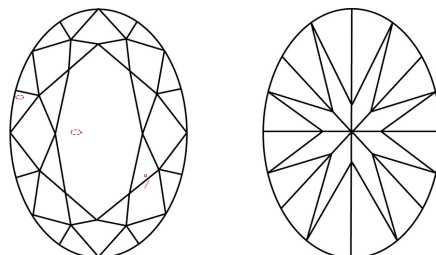

CLARITY CHARACTERISTICS

KEY TO SYMBOLS

Red symbols indicate internal characteristics.
Green symbols indicate external characteristics.

COLOR

D E F G H I J Faint Very Light Light

CLARITY

IF	VS¹⁻²	VS¹⁻²	SI¹⁻²	I¹⁻³
Internally Flawless	Very Very Slightly Included	Very Slightly Included	Slightly Included	Included