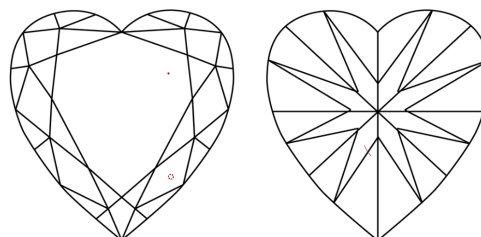

CLARITY CHARACTERISTICS

KEY TO SYMBOLS

Red symbols indicate internal characteristics.
Green symbols indicate external characteristics.