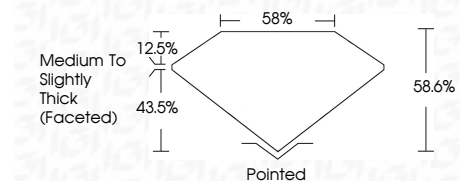

ELECTRONIC COPY

LG634476222
Report verification at igi.org

May 10, 2024
IGI Report Number **LG634476222**
Description **LABORATORY GROWN DIAMOND**
Shape and Cutting Style **HEART BRILLIANT**
Measurements **6.93 X 7.64 X 4.48 MM**

GRADING RESULTS
Carat Weight **1.31 CARAT**
Color Grade **E**
Clarity Grade **VS 1**

ADDITIONAL GRADING INFORMATION
Polish **EXCELLENT**
Symmetry **EXCELLENT**
Fluorescence **NONE**
Inscription(s) **IGI LG634476222**
Comments: This Laboratory Grown Diamond was created by Chemical Vapor Deposition (CVD) growth process and may include post-growth treatment. Type IIa

May 10, 2024
IGI Report No LG634476222
HEART BRILLIANT
6.93 X 7.64 X 4.48 MM
1.31 CARAT
E
VS 1
58.6%
43.5%
12.5%
Medium to Slightly Thick (Faceted)
Pointed
EXCELLENT
EXCELLENT
NONE
IGI LG634476222
Comments: This Laboratory Grown Diamond was created by Chemical Vapor Deposition (CVD) growth process and may include post-growth treatment. Type IIa

GRADING RESULTS
Carat Weight **1.31 CARAT**
Color Grade **E**
Clarity Grade **VS 1**

ADDITIONAL GRADING INFORMATION
Polish **EXCELLENT**
Symmetry **EXCELLENT**
Fluorescence **NONE**
Inscription(s) **IGI LG634476222**