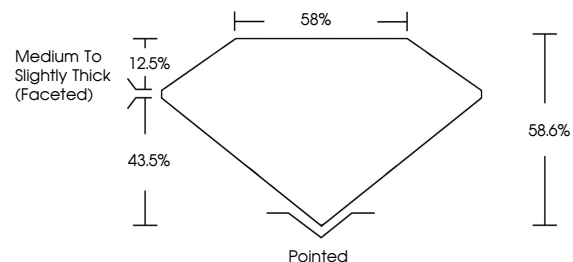

PROPORTIONS