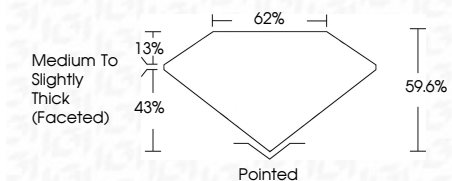

ELECTRONIC COPY

LG634478184
Report verification at igi.org

May 10, 2024
IGI Report Number **LG634478184**
Description **LABORATORY GROWN DIAMOND**
Shape and Cutting Style **PEAR BRILLIANT**
Measurements **9.15 X 5.91 X 3.52 MM**

GRADING RESULTS
Carat Weight **1.09 CARAT**
Color Grade **E**
Clarity Grade **VVS 2**

ADDITIONAL GRADING INFORMATION
Polish **EXCELLENT**
Symmetry **EXCELLENT**
Fluorescence **NONE**
Inscription(s) **IGI LG634478184**
Comments: This Laboratory Grown Diamond was created by Chemical Vapor Deposition (CVD) growth process and may include post-growth treatment. Type IIa

May 10, 2024
IGI Report No LG634478184
PEAR BRILLIANT
9.15 X 5.91 X 3.52 MM
Carat Weight **1.09 CARAT**
Color Grade **E**
Clarity Grade **VVS 2**
Depth **59.6%**
Table **43%**
Girdle **Medium to Slightly Thick (Faceted)**
Culet **Pointed**
Polish **EXCELLENT**
Symmetry **EXCELLENT**
Fluorescence **NONE**
Inscription(s) **IGI LG634478184**
Comments: This Laboratory Grown Diamond was created by Chemical Vapor Deposition (CVD) growth process and may include post-growth treatment. Type IIa

LABORATORY GROWN DIAMOND REPORT

May 10, 2024
IGI Report Number **LG634478184**
Description **LABORATORY GROWN DIAMOND**
Shape and Cutting Style **PEAR BRILLIANT**
Measurements **9.15 X 5.91 X 3.52 MM**