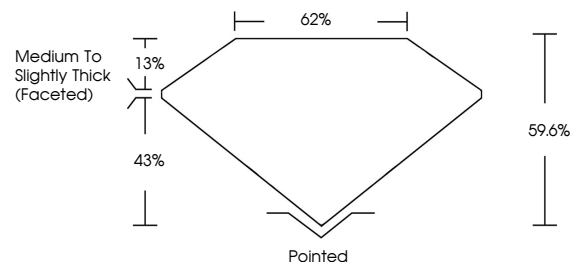

PROPORTIONS