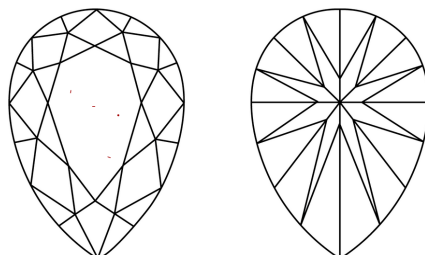

LABORATORY GROWN DIAMOND REPORT

May 10, 2024
IGI Report Number **LG634478184**
Description **LABORATORY GROWN DIAMOND**
Shape and Cutting Style **PEAR BRILLIANT**
Measurements **9.15 X 5.91 X 3.52 MM**

GRADING RESULTS
Carat Weight **1.09 CARAT**
Color Grade **E**
Clarity Grade **VVS 2**

ADDITIONAL GRADING INFORMATION
Polish **EXCELLENT**
Symmetry **EXCELLENT**
Fluorescence **NONE**
Inscription(s) **IGI LG634478184**

Comments: This Laboratory Grown Diamond was created by Chemical Vapor Deposition (CVD) growth process and may include post-growth treatment. Type IIa

PROPORTIONS

CLARITY CHARACTERISTICS

KEY TO SYMBOLS

Red symbols indicate internal characteristics.
Green symbols indicate external characteristics.

Sample Image Used

COLOR

D E F G H I J Faint Very Light Light

CLARITY

IF	VS ¹⁻²	VS ¹⁻²	SI ¹⁻²	I ¹⁻³
Internally Flawless	Very Very Slightly Included	Very Slightly Included	Slightly Included	Included