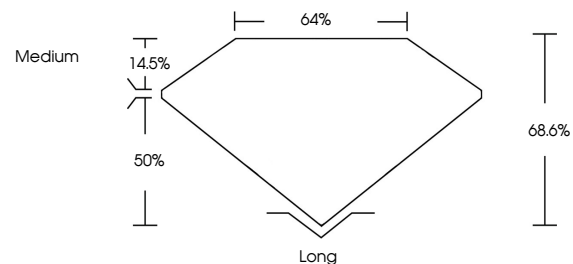

PROPORTIONS