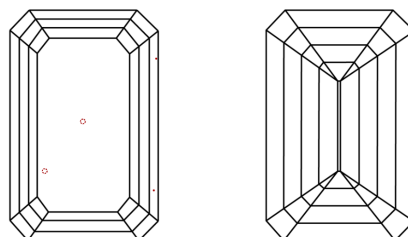

CLARITY CHARACTERISTICS

KEY TO SYMBOLS

Red symbols indicate internal characteristics.
Green symbols indicate external characteristics.

COLOR

D E F G H I J Faint Very Light Light

CLARITY

IF	VS¹⁻²	VS¹⁻²	SI¹⁻²	I¹⁻³
Internally Flawless	Very Very Slightly Included	Very Slightly Included	Slightly Included	Included