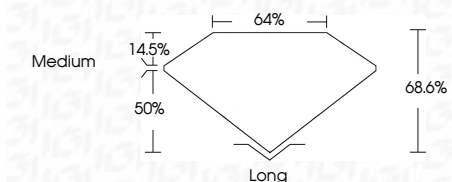

ELECTRONIC COPY

LG634478367
Report verification at igi.org

May 11, 2024
IGI Report Number **LG634478367**
Description **LABORATORY GROWN DIAMOND**
Shape and Cutting Style **EMERALD CUT**
Measurements **7.95 X 5.48 X 3.76 MM**

GRADING RESULTS

Carat Weight **1.62 CARAT**
Color Grade **H**
Clarity Grade **VS 1**

ADDITIONAL GRADING INFORMATION

Polish **EXCELLENT**
Symmetry **EXCELLENT**
Fluorescence **NONE**
Inscription(s) **IGI LG634478367**
Comments: This Laboratory Grown Diamond was created by Chemical Vapor Deposition (CVD) growth process and may include post-growth treatment. Type IIa

IGI

May 11, 2024
IGI Report No. LG634478367
EMERALD CUT
7.95 X 5.48 X 3.76 MM
Carat Weight **1.62 CARAT**
Color Grade **H**
Clarity Grade **VS 1**
Depth **68.6%**
Table **64%**
Girdle **Medium**
Culet **Long**
Polish **EXCELLENT**
Symmetry **EXCELLENT**
Fluorescence **NONE**
Inscription(s) **IGI LG634478367**