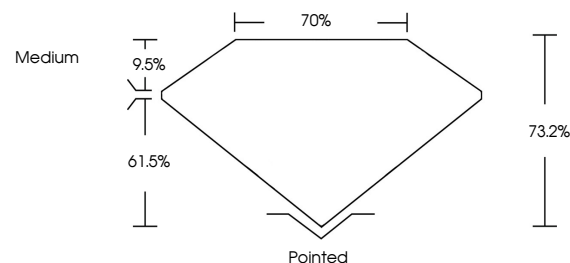

PROPORTIONS