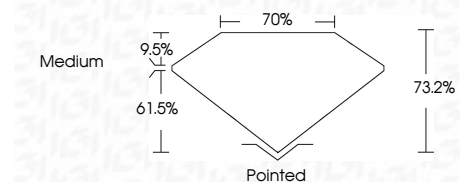

ELECTRONIC COPY

LG634478408
Report verification at igi.org

May 10, 2024
IGI Report Number **LG634478408**
Description **LABORATORY GROWN DIAMOND**
Shape and Cutting Style **PRINCESS CUT**
Measurements **6.33 X 6.16 X 4.51 MM**

GRADING RESULTS

Carat Weight **1.49 CARAT**
Color Grade **H**
Clarity Grade **VS 2**

ADDITIONAL GRADING INFORMATION

Polish **EXCELLENT**
Symmetry **EXCELLENT**
Fluorescence **NONE**
Inscription(s) **IGI LG634478408**
Comments: This Laboratory Grown Diamond was created by Chemical Vapor Deposition (CVD) growth process and may include post-growth treatment. Type IIa

IGI

May 10, 2024
IGI Report No. LG634478408
PRINCESS CUT
6.33 X 6.16 X 4.51 MM
Carat Weight **1.49 CARAT**
Color Grade **H**
Clarity Grade **VS 2**
Depth **73.2%**
Table **9.5%**
Girdle **Medium**
Culet **Pointed**
Polish **EXCELLENT**
Symmetry **EXCELLENT**
Fluorescence **NONE**
Inscription(s) **IGI LG634478408**

GRADING RESULTS

Carat Weight **1.49 CARAT**
Color Grade **H**
Clarity Grade **VS 2**

ADDITIONAL GRADING INFORMATION

Polish **EXCELLENT**
Symmetry **EXCELLENT**
Fluorescence **NONE**
Inscription(s) **IGI LG634478408**