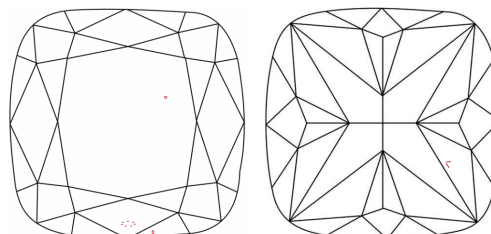

May 15, 2024
IGI Report Number **LG634478591**
Description **LABORATORY GROWN DIAMOND**
Shape and Cutting Style **SQUARE CUSHION BRILLIANT**
Measurements **7.22 X 7.17 X 4.76 MM**

GRADING RESULTS

Carat Weight **1.85 CARAT**
Color Grade **F**
Clarity Grade **VS 2**

PROPORTIONS

CLARITY CHARACTERISTICS

KEY TO SYMBOLS

Red symbols indicate internal characteristics.
Green symbols indicate external characteristics.

COLOR

D E F G H I J Faint Very Light Light

CLARITY

IF	VS ¹⁻²	VS ¹⁻²	SI ¹⁻²	I ¹⁻³
Internally Flawless	Very Very Slightly Included	Very Slightly Included	Slightly Included	Included