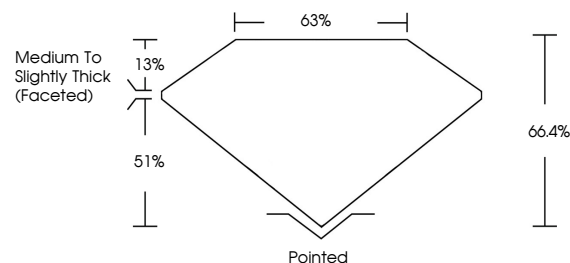

GRADING RESULTS

Carat Weight **1.85 CARAT**
Color Grade **F**
Clarity Grade **VS 2**

ADDITIONAL GRADING INFORMATION

Polish **EXCELLENT**
Symmetry **EXCELLENT**
Fluorescence **NONE**
Inscription(s) **IGI LG634478591**

Comments: This Laboratory Grown Diamond was created by Chemical Vapor Deposition (CVD) growth process and may include post-growth treatment. Type IIa

IGI

May 15, 2024
IGI Report No LG634478591
SQUARE CUSHION BRILLIANT
7.22 X 7.17 X 4.76 MM
Carat Weight **1.85 CARAT**
Color Grade **F**
Clarity Grade **VS 2**
Depth **66.4%**
Table **63%**
Girdle **Medium to Slightly Thick (Faceted)**
Culet **Pointed**
Polish **EXCELLENT**
Symmetry **EXCELLENT**
Fluorescence **NONE**
Inscription(s) **IGI LG634478591**
Comments: This Laboratory Grown Diamond was created by Chemical Vapor Deposition (CVD) growth process and may include post-growth treatment. Type IIa

May 15, 2024
IGI Report Number **LG634478591**
Description **LABORATORY GROWN DIAMOND**
Shape and Cutting Style **SQUARE CUSHION BRILLIANT**
Measurements **7.22 X 7.17 X 4.76 MM**

GRADING RESULTS

Carat Weight **1.85 CARAT**
Color Grade **F**
Clarity Grade **VS 2**

PROPORTIONS

CLARITY CHARACTERISTICS

KEY TO SYMBOLS

Red symbols indicate internal characteristics.
Green symbols indicate external characteristics.

COLOR

D E F G H I J Faint Very Light Light

CLARITY

IF	VS ¹⁻²	VS ¹⁻²	SI ¹⁻²	I ¹⁻³
Internally Flawless	Very Very Slightly Included	Very Slightly Included	Slightly Included	Included