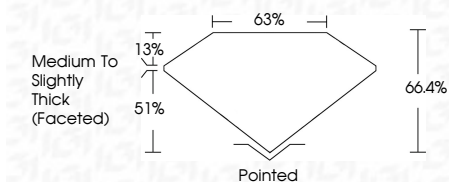

ELECTRONIC COPY

LG634478591
Report verification at igi.org

May 15, 2024
IGI Report Number **LG634478591**
Description **LABORATORY GROWN DIAMOND**
Shape and Cutting Style **SQUARE CUSHION BRILLIANT**
Measurements **7.22 X 7.17 X 4.76 MM**

GRADING RESULTS

Carat Weight **1.85 CARAT**
Color Grade **F**
Clarity Grade **VS 2**

ADDITIONAL GRADING INFORMATION

Polish **EXCELLENT**
Symmetry **EXCELLENT**
Fluorescence **NONE**
Inscription(s) **IGI LG634478591**

Comments: This Laboratory Grown Diamond was created by Chemical Vapor Deposition (CVD) growth process and may include post-growth treatment. Type IIa

IGI

May 15, 2024
IGI Report No LG634478591
SQUARE CUSHION BRILLIANT
7.22 X 7.17 X 4.76 MM
Carat Weight **1.85 CARAT**
Color Grade **F**
Clarity Grade **VS 2**
Depth **66.4%**
Table **63%**
Girdle **Medium to Slightly Thick (Faceted)**
Culet **Pointed**
Polish **EXCELLENT**
Symmetry **EXCELLENT**
Fluorescence **NONE**
Inscription(s) **IGI LG634478591**
Comments: This Laboratory Grown Diamond was created by Chemical Vapor Deposition (CVD) growth process and may include post-growth treatment. Type IIa

May 15, 2024
IGI Report Number **LG634478591**
Description **LABORATORY GROWN DIAMOND**
Shape and Cutting Style **SQUARE CUSHION BRILLIANT**
Measurements **7.22 X 7.17 X 4.76 MM**

GRADING RESULTS

Carat Weight **1.85 CARAT**
Color Grade **F**
Clarity Grade **VS 2**