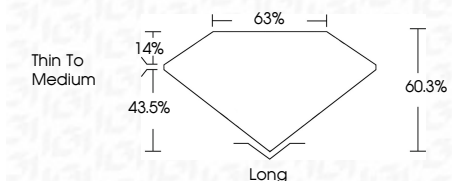

ELECTRONIC COPY

LG634480056
Report verification at igi.org

May 10, 2024
IGI Report Number **LG634480056**
Description **LABORATORY GROWN DIAMOND**
Shape and Cutting Style **EMERALD CUT**
Measurements **7.58 X 4.56 X 2.75 MM**

GRADING RESULTS

Carat Weight **1.02 CARAT**
Color Grade **D**
Clarity Grade **VVS 2**

ADDITIONAL GRADING INFORMATION

Polish **VERY GOOD**
Symmetry **EXCELLENT**
Fluorescence **NONE**
Inscription(s) **IGI LG634480056**
Comments: This Laboratory Grown Diamond was created by Chemical Vapor Deposition (CVD) growth process and may include post-growth treatment. Type IIa

IGI

May 10, 2024
IGI Report No. LG634480056
EMERALD CUT
7.58 X 4.56 X 2.75 MM
Carat Weight **1.02 CARAT**
Color Grade **D**
Clarity Grade **VVS 2**
Depth **60.3%**
Table **63%**
Girdle **Thin To Medium**
Culet **Long**
Polish **VERY GOOD**
Symmetry **EXCELLENT**
Fluorescence **NONE**
Inscription(s) **IGI LG634480056**

Comments: This Laboratory Grown Diamond was created by Chemical Vapor Deposition (CVD) growth process and may include post-growth treatment. Type IIa

LABORATORY GROWN DIAMOND REPORT

May 10, 2024
IGI Report Number **LG634480056**
Description **LABORATORY GROWN DIAMOND**
Shape and Cutting Style **EMERALD CUT**
Measurements **7.58 X 4.56 X 2.75 MM**