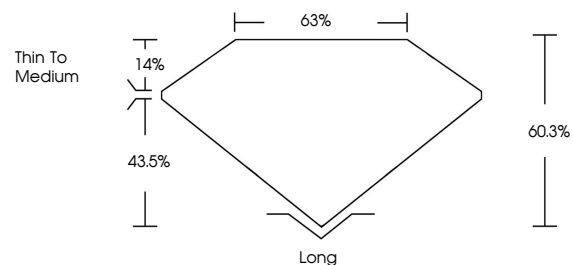

PROPORTIONS