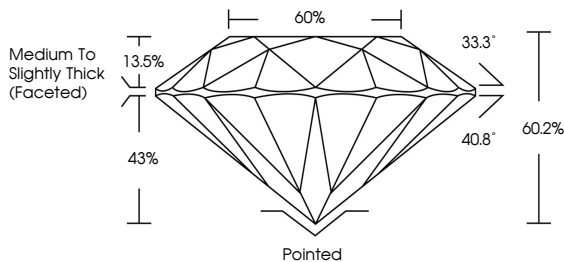

PROPORTIONS