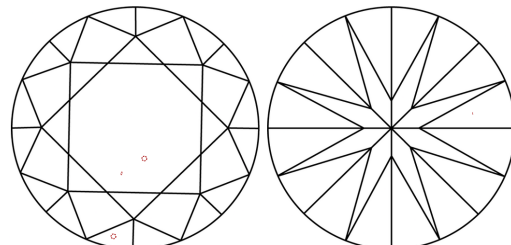

CLARITY CHARACTERISTICS

KEY TO SYMBOLS
Red symbols indicate internal characteristics.
Green symbols indicate external characteristics.