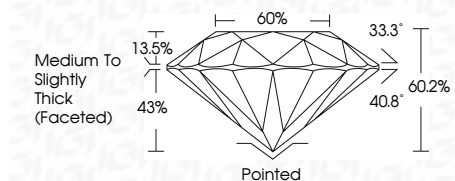

ELECTRONIC COPY

LG634482711
Report verification at igi.org

May 21, 2024
IGI Report Number **LG634482711**
Description **LABORATORY GROWN DIAMOND**
Shape and Cutting Style **ROUND BRILLIANT**
Measurements **7.46 - 7.51 X 4.50 MM**

GRADING RESULTS
Carat Weight **1.55 CARAT**
Color Grade **F**
Clarity Grade **VS 1**
Cut Grade **IDEAL**

ADDITIONAL GRADING INFORMATION
Polish **EXCELLENT**
Symmetry **EXCELLENT**
Fluorescence **NONE**
Inscription(s) **IGI LG634482711**
Comments: This Laboratory Grown Diamond was created by Chemical Vapor Deposition (CVD) growth process. Type IIa

May 21, 2024
IGI Report No LG634482711
ROUND BRILLIANT
7.46 - 7.51 X 4.50 MM
1.55 CARAT
Color Grade **F**
Clarity Grade **VS 1**
Cut Grade **IDEAL**
Depth **60.2%**
Table **60%**
Girdle **Medium To Slightly Thick (Faceted)**
Culet **Pointed**
Polish **EXCELLENT**
Symmetry **EXCELLENT**
Fluorescence **NONE**
Inscription(s) **IGI LG634482711**
Comments: This Laboratory Grown Diamond was created by Chemical Vapor Deposition (CVD) growth process. Type IIa

LABORATORY GROWN DIAMOND REPORT

May 21, 2024
IGI Report Number **LG634482711**
Description **LABORATORY GROWN DIAMOND**
Shape and Cutting Style **ROUND BRILLIANT**
Measurements **7.46 - 7.51 X 4.50 MM**