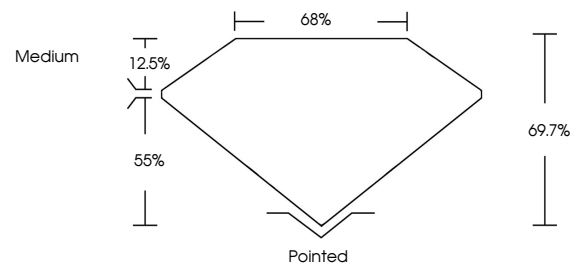

PROPORTIONS