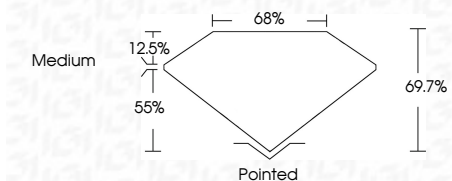

ELECTRONIC COPY

LG634489028
Report verification at igi.org

May 17, 2024
IGI Report Number **LG634489028**
Description **LABORATORY GROWN DIAMOND**
Shape and Cutting Style **PRINCESS CUT**
Measurements **6.57 X 6.37 X 4.44 MM**

GRADING RESULTS

Carat Weight **1.66 CARAT**
Color Grade **F**
Clarity Grade **VS 2**

ADDITIONAL GRADING INFORMATION

Polish **EXCELLENT**
Symmetry **EXCELLENT**
Fluorescence **NONE**

Inscription(s) **IGI LG634489028**

Comments: This Laboratory Grown Diamond was created by Chemical Vapor Deposition (CVD) growth process and may include post-growth treatment. Type IIa

IGI

May 17, 2024
IGI Report No. LG634489028
PRINCESS CUT
6.57 X 6.37 X 4.44 MM
Carat Weight **1.66 CARAT**
Color Grade **F**
Clarity Grade **VS 2**
Depth **69.7%**
Table **12.5%**
Girdle **Medium**
Culet **Pointed**
Polish **EXCELLENT**
Symmetry **EXCELLENT**
Fluorescence **NONE**
Inscription(s) **IGI LG634489028**