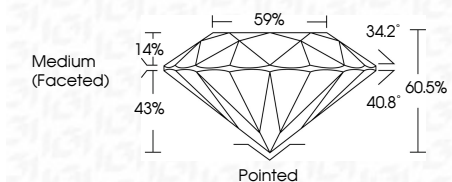

ELECTRONIC COPY

LG634489248
Report verification at igi.org

May 11, 2024
IGI Report Number **LG634489248**
Description **LABORATORY GROWN DIAMOND**
Shape and Cutting Style **ROUND BRILLIANT**
Measurements **9.87 - 9.94 X 5.99 MM**

GRADING RESULTS

Carat Weight **3.60 CARATS**
Color Grade **G**
Clarity Grade **VS 2**
Cut Grade **IDEAL**

ADDITIONAL GRADING INFORMATION

Polish **EXCELLENT**
Symmetry **EXCELLENT**
Fluorescence **NONE**
Inscription(s) **IGI LG634489248**
Comments: This Laboratory Grown Diamond was created by Chemical Vapor Deposition (CVD) growth process and may include post-growth treatment. Type IIa

IGI

May 11, 2024
IGI Report No LG634489248
ROUND BRILLIANT
9.87 - 9.94 X 5.99 MM
3.60 CARATS
Color Grade **G**
Clarity Grade **VS 2**
Cut Grade **IDEAL**
Depth **60.5%**
Table **59%**
Girdle **Medium (Faceted)**
Culet **Pointed**
Polish **EXCELLENT**
Symmetry **EXCELLENT**
Fluorescence **NONE**
Inscription(s) **IGI LG634489248**
Comments: This Laboratory Grown Diamond was created by Chemical Vapor Deposition (CVD) growth process and may include post-growth treatment. Type IIa

May 11, 2024
IGI Report Number **LG634489248**
Description **LABORATORY GROWN DIAMOND**
Shape and Cutting Style **ROUND BRILLIANT**
Measurements **9.87 - 9.94 X 5.99 MM**

GRADING RESULTS

Carat Weight **3.60 CARATS**
Color Grade **G**
Clarity Grade **VS 2**
Cut Grade **IDEAL**