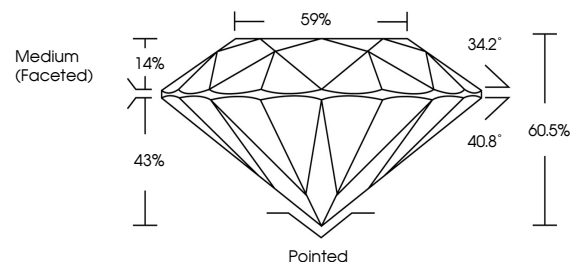

GRADING RESULTS

Carat Weight **3.60 CARATS**
Color Grade **G**
Clarity Grade **VS 2**
Cut Grade **IDEAL**

ADDITIONAL GRADING INFORMATION

Polish **EXCELLENT**
Symmetry **EXCELLENT**
Fluorescence **NONE**
Inscription(s) **IGI LG634489248**
Comments: This Laboratory Grown Diamond was created by Chemical Vapor Deposition (CVD) growth process and may include post-growth treatment. Type IIa

IGI

May 11, 2024
IGI Report No LG634489248
ROUND BRILLIANT
9.87 - 9.94 X 5.99 MM
3.60 CARATS
Color Grade **G**
Clarity Grade **VS 2**
Cut Grade **IDEAL**
Depth **60.5%**
Table **59%**
Girdle **Medium (Faceted)**
Culet **Pointed**
Polish **EXCELLENT**
Symmetry **EXCELLENT**
Fluorescence **NONE**
Inscription(s) **IGI LG634489248**
Comments: This Laboratory Grown Diamond was created by Chemical Vapor Deposition (CVD) growth process and may include post-growth treatment. Type IIa

May 11, 2024
IGI Report Number **LG634489248**
Description **LABORATORY GROWN DIAMOND**
Shape and Cutting Style **ROUND BRILLIANT**
Measurements **9.87 - 9.94 X 5.99 MM**

GRADING RESULTS

Carat Weight **3.60 CARATS**
Color Grade **G**
Clarity Grade **VS 2**
Cut Grade **IDEAL**

PROPORTIONS

CLARITY CHARACTERISTICS

KEY TO SYMBOLS

Red symbols indicate internal characteristics.
Green symbols indicate external characteristics.

COLOR

D E F G H I J Faint Very Light Light

CLARITY

IF	VS ¹⁻²	VS ¹⁻²	SI ¹⁻²	I ¹⁻³
Internally Flawless	Very Very Slightly Included	Very Slightly Included	Slightly Included	Included