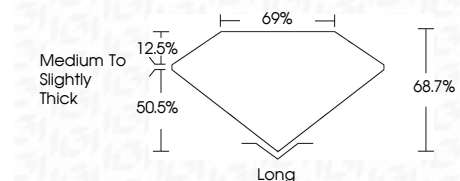

ELECTRONIC COPY

LG634489419
Report verification at igi.org

May 10, 2024
IGI Report Number **LG634489419**
Description **LABORATORY GROWN DIAMOND**
Shape and Cutting Style **EMERALD CUT**
Measurements **7.82 X 5.62 X 3.86 MM**

GRADING RESULTS
Carat Weight **1.71 CARAT**
Color Grade **E**
Clarity Grade **VVS 2**

ADDITIONAL GRADING INFORMATION
Polish **EXCELLENT**
Symmetry **EXCELLENT**
Fluorescence **NONE**
Inscription(s) **IGI LG634489419**
Comments: This Laboratory Grown Diamond was created by Chemical Vapor Deposition (CVD) growth process and may include post-growth treatment. Type IIa

May 10, 2024
IGI Report No. LG634489419
EMERALD CUT
7.82 X 5.62 X 3.86 MM
Carat Weight **1.71 CARAT**
Color Grade **E**
Clarity Grade **VVS 2**
Depth **68.7%**
Table **69%**
Girdle **Medium to Slightly Thick**
Culet **Long**
Polish **EXCELLENT**
Symmetry **EXCELLENT**
Fluorescence **NONE**
Inscription(s) **IGI LG634489419**
Comments: This Laboratory Grown Diamond was created by Chemical Vapor Deposition (CVD) growth process and may include post-growth treatment. Type IIa

LABORATORY GROWN DIAMOND REPORT

May 10, 2024
IGI Report Number **LG634489419**
Description **LABORATORY GROWN DIAMOND**
Shape and Cutting Style **EMERALD CUT**
Measurements **7.82 X 5.62 X 3.86 MM**

GRADING RESULTS
Carat Weight **1.71 CARAT**
Color Grade **E**
Clarity Grade **VVS 2**