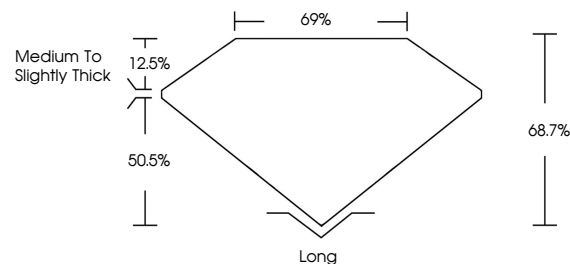

ELECTRONIC COPY

LG634489419
Report verification at igi.org

May 10, 2024
IGI Report Number **LG634489419**
Description **LABORATORY GROWN DIAMOND**
Shape and Cutting Style **EMERALD CUT**
Measurements **7.82 X 5.62 X 3.86 MM**

May 10, 2024
IGI Report No. LG634489419
EMERALD CUT
7.82 X 5.62 X 3.86 MM
Carat Weight **1.71 CARAT**
Color Grade **E**
Clarity Grade **VVS 2**
Depth **68.7%**
Table **69%**
Girdle **Medium to Slightly Thick**
Culet **Long**
Polish **EXCELLENT**
Symmetry **EXCELLENT**
Fluorescence **NONE**
Inscription(s) **IGI LG634489419**
Comments: This Laboratory Grown Diamond was created by Chemical Vapor Deposition (CVD) growth process and may include post-growth treatment. Type IIa

LABORATORY GROWN DIAMOND REPORT

May 10, 2024
IGI Report Number **LG634489419**
Description **LABORATORY GROWN DIAMOND**
Shape and Cutting Style **EMERALD CUT**
Measurements **7.82 X 5.62 X 3.86 MM**

GRADING RESULTS
Carat Weight **1.71 CARAT**
Color Grade **E**
Clarity Grade **VVS 2**

PROPORTIONS

CLARITY CHARACTERISTICS

KEY TO SYMBOLS

Red symbols indicate internal characteristics.
Green symbols indicate external characteristics.

Sample Image Used

COLOR

D E F G H I J Faint Very Light Light