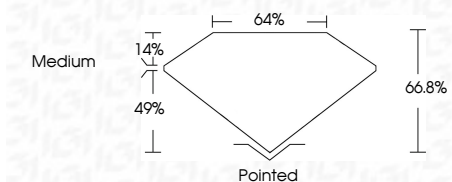

ELECTRONIC COPY

LG634494808
Report verification at igi.org

May 10, 2024
IGI Report Number **LG634494808**
Description **LABORATORY GROWN DIAMOND**
Shape and Cutting Style **SQUARE EMERALD CUT**
Measurements **6.50 X 6.05 X 4.04 MM**

GRADING RESULTS
Carat Weight **1.38 CARAT**
Color Grade **H**
Clarity Grade **VS 1**

ADDITIONAL GRADING INFORMATION
Polish **EXCELLENT**
Symmetry **EXCELLENT**
Fluorescence **NONE**
Inscription(s) **IGI LG634494808**
Comments: This Laboratory Grown Diamond was created by Chemical Vapor Deposition (CVD) growth process and may include post-growth treatment. Type IIa

May 10, 2024
IGI Report No LG634494808
SQUARE EMERALD CUT
6.50 X 6.05 X 4.04 MM
Carat Weight **1.38 CARAT**
Color Grade **H**
Clarity Grade **VS 1**
Depth **66.8%**
Table **64%**
Girdle **Medium**
Culet **Pointed**
Polish **EXCELLENT**
Symmetry **EXCELLENT**
Fluorescence **NONE**
Inscription(s) **IGI LG634494808**
Comments: This Laboratory Grown Diamond was created by Chemical Vapor Deposition (CVD) growth process and may include post-growth treatment. Type IIa

LABORATORY GROWN DIAMOND REPORT

May 10, 2024
IGI Report Number **LG634494808**
Description **LABORATORY GROWN DIAMOND**
Shape and Cutting Style **SQUARE EMERALD CUT**
Measurements **6.50 X 6.05 X 4.04 MM**