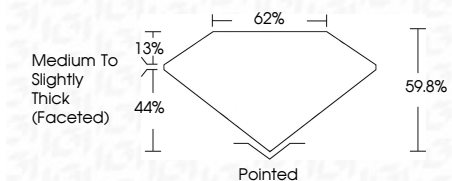

ELECTRONIC COPY

LG634494910
Report verification at igi.org

May 11, 2024
IGI Report Number **LG634494910**
Description **LABORATORY GROWN DIAMOND**
Shape and Cutting Style **OVAL BRILLIANT**
Measurements **11.86 X 7.96 X 4.76 MM**

GRADING RESULTS
Carat Weight **2.77 CARATS**
Color Grade **G**
Clarity Grade **SI 1**

ADDITIONAL GRADING INFORMATION
Polish **EXCELLENT**
Symmetry **EXCELLENT**
Fluorescence **NONE**
Inscription(s) **IGI LG634494910**
Comments: This Laboratory Grown Diamond was created by Chemical Vapor Deposition (CVD) growth process and may include post-growth treatment. Type IIa

May 11, 2024
IGI Report No **LG634494910**
OVAL BRILLIANT
Carat Weight **2.77 CARATS**
Color Grade **G**
Clarity Grade **SI 1**
Depth **60.6%**
Table **62%**
Girdle **Medium to Slightly Thick (Faceted)**
Culet **Pointed**
Polish **EXCELLENT**
Symmetry **EXCELLENT**
Fluorescence **NONE**
Inscription(s) **IGI LG634494910**
Comments: This Laboratory Grown Diamond was created by Chemical Vapor Deposition (CVD) growth process and may include post-growth treatment. Type IIa

LABORATORY GROWN DIAMOND REPORT

May 11, 2024
IGI Report Number **LG634494910**
Description **LABORATORY GROWN DIAMOND**
Shape and Cutting Style **OVAL BRILLIANT**
Measurements **11.86 X 7.96 X 4.76 MM**