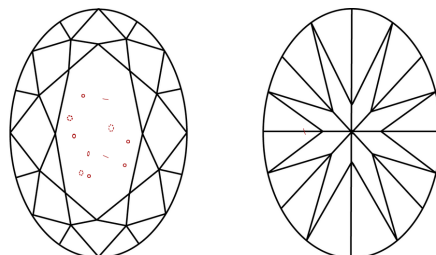

CLARITY CHARACTERISTICS

KEY TO SYMBOLS

Red symbols indicate internal characteristics.
Green symbols indicate external characteristics.