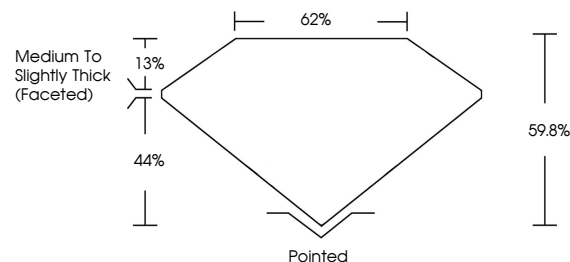

PROPORTIONS