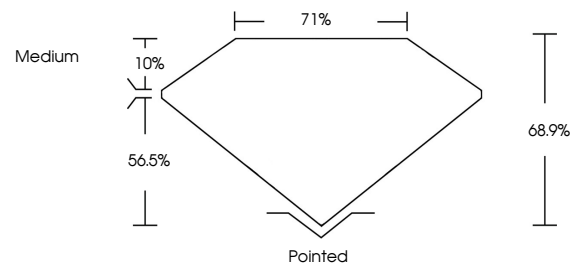

May 11, 2024
IGI Report No. LG634495272
PRINCESS CUT
6.86 X 6.85 X 4.72 MM
Carat Weight **1.93 CARAT**
Color Grade **H**
Clarity Grade **SI 1**
Depth **68.9%**
Table **71%**
Girdle **Medium**
Culet **Pointed**
Polish **EXCELLENT**
Symmetry **EXCELLENT**
Fluorescence **NONE**
Inscription(s) **IGI LG634495272**
Comments: This Laboratory Grown Diamond was created by Chemical Vapor Deposition (CVD) growth process and may include post-growth treatment. Type IIa

LABORATORY GROWN DIAMOND REPORT

May 11, 2024
IGI Report Number **LG634495272**
Description **LABORATORY GROWN DIAMOND**
Shape and Cutting Style **PRINCESS CUT**
Measurements **6.86 X 6.85 X 4.72 MM**

GRADING RESULTS
Carat Weight **1.93 CARAT**
Color Grade **H**
Clarity Grade **SI 1**

PROPORTIONS

CLARITY CHARACTERISTICS

KEY TO SYMBOLS

Red symbols indicate internal characteristics.
Green symbols indicate external characteristics.

Sample Image Used

COLOR

D E F G H I J Faint Very Light Light