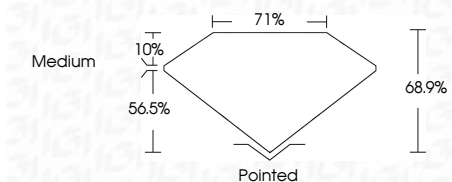

ELECTRONIC COPY

LG634495272
Report verification at igi.org

May 11, 2024
IGI Report Number **LG634495272**
Description **LABORATORY GROWN DIAMOND**
Shape and Cutting Style **PRINCESS CUT**
Measurements **6.86 X 6.85 X 4.72 MM**

GRADING RESULTS
Carat Weight **1.93 CARAT**
Color Grade **H**
Clarity Grade **SI 1**

ADDITIONAL GRADING INFORMATION
Polish **EXCELLENT**
Symmetry **EXCELLENT**
Fluorescence **NONE**
Inscription(s) **IGI LG634495272**
Comments: This Laboratory Grown Diamond was created by Chemical Vapor Deposition (CVD) growth process and may include post-growth treatment. Type IIa

May 11, 2024
IGI Report No. LG634495272
PRINCESS CUT
6.86 X 6.85 X 4.72 MM
Carat Weight **1.93 CARAT**
Color Grade **H**
Clarity Grade **SI 1**
Depth **68.9%**
Table **71%**
Girdle **Medium**
Culet **Pointed**
Polish **EXCELLENT**
Symmetry **EXCELLENT**
Fluorescence **NONE**
Inscription(s) **IGI LG634495272**
Comments: This Laboratory Grown Diamond was created by Chemical Vapor Deposition (CVD) growth process and may include post-growth treatment. Type IIa

LABORATORY GROWN DIAMOND REPORT

May 11, 2024
IGI Report Number **LG634495272**
Description **LABORATORY GROWN DIAMOND**
Shape and Cutting Style **PRINCESS CUT**
Measurements **6.86 X 6.85 X 4.72 MM**

GRADING RESULTS
Carat Weight **1.93 CARAT**
Color Grade **H**
Clarity Grade **SI 1**