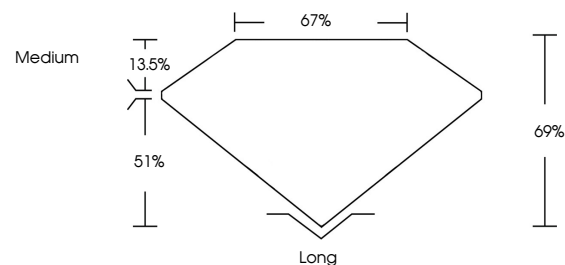

PROPORTIONS