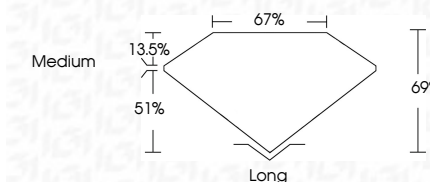

ELECTRONIC COPY

LG634496957
Report verification at igi.org

May 15, 2024
IGI Report Number **LG634496957**
Description **LABORATORY GROWN DIAMOND**
Shape and Cutting Style **EMERALD CUT**
Measurements **7.57 X 5.35 X 3.69 MM**

GRADING RESULTS

Carat Weight **1.49 CARAT**
Color Grade **H**
Clarity Grade **VVS 2**

ADDITIONAL GRADING INFORMATION

Polish **EXCELLENT**
Symmetry **EXCELLENT**
Fluorescence **NONE**
Inscription(s) **IGI LG634496957**
Comments: This Laboratory Grown Diamond was created by Chemical Vapor Deposition (CVD) growth process and may include post-growth treatment. Type IIa

IGI

May 15, 2024
IGI Report No. LG634496957
EMERALD CUT
7.57 X 5.35 X 3.69 MM
Carat Weight **1.49 CARAT**
Color Grade **H**
Clarity Grade **VVS 2**
Depth **69%**
Table **13.5%**
Girdle **Medium**
Culet **Long**
Polish **EXCELLENT**
Symmetry **EXCELLENT**
Fluorescence **NONE**
Inscription(s) **IGI LG634496957**

Comments: This Laboratory Grown Diamond was created by Chemical Vapor Deposition (CVD) growth process and may include post-growth treatment. Type IIa

LABORATORY GROWN DIAMOND REPORT

May 15, 2024
IGI Report Number **LG634496957**
Description **LABORATORY GROWN DIAMOND**
Shape and Cutting Style **EMERALD CUT**
Measurements **7.57 X 5.35 X 3.69 MM**