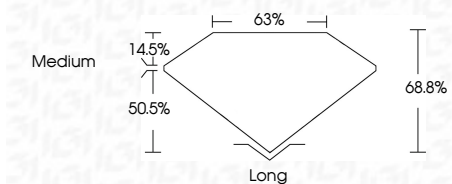

ELECTRONIC COPY

LG634497008
Report verification at igi.org

May 15, 2024
IGI Report Number **LG634497008**
Description **LABORATORY GROWN DIAMOND**
Shape and Cutting Style **EMERALD CUT**
Measurements **8.32 X 5.99 X 4.12 MM**

GRADING RESULTS

Carat Weight **2.02 CARATS**
Color Grade **H**
Clarity Grade **VS 2**

ADDITIONAL GRADING INFORMATION

Polish **EXCELLENT**
Symmetry **EXCELLENT**
Fluorescence **NONE**
Inscription(s) **IGI LG634497008**
Comments: This Laboratory Grown Diamond was created by Chemical Vapor Deposition (CVD) growth process and may include post-growth treatment. Type IIa

IGI

May 15, 2024
IGI Report No. LG634497008
EMERALD CUT
8.32 X 5.99 X 4.12 MM
Carat Weight **2.02 CARATS**
Color Grade **H**
Clarity Grade **VS 2**
Depth **68.8%**
Table **63%**
Girdle **Medium**
Culet **Long**
Polish **EXCELLENT**
Symmetry **EXCELLENT**
Fluorescence **NONE**
Inscription(s) **IGI LG634497008**

GRADING RESULTS

Carat Weight **2.02 CARATS**
Color Grade **H**
Clarity Grade **VS 2**

ADDITIONAL GRADING INFORMATION

Polish **EXCELLENT**
Symmetry **EXCELLENT**
Fluorescence **NONE**
Inscription(s) **IGI LG634497008**