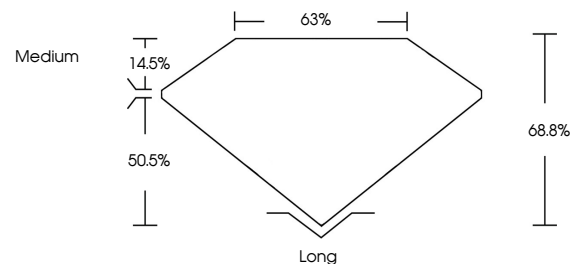

PROPORTIONS