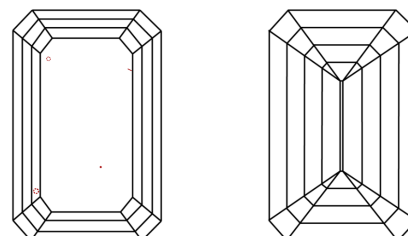

CLARITY CHARACTERISTICS

KEY TO SYMBOLS

Red symbols indicate internal characteristics.
Green symbols indicate external characteristics.

COLOR

D E F G H I J Faint Very Light Light

CLARITY

IF	VS¹⁻²	VS¹⁻²	SI¹⁻²	I¹⁻³
Internally Flawless	Very Very Slightly Included	Very Slightly Included	Slightly Included	Included