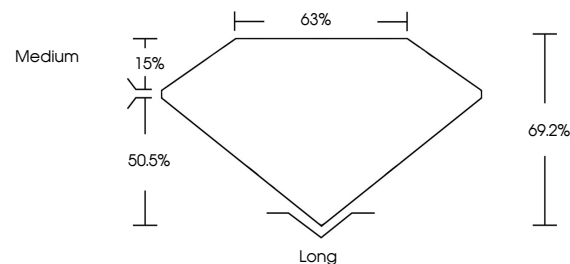

PROPORTIONS