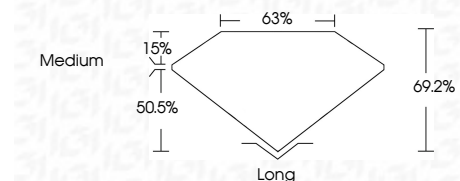

ELECTRONIC COPY

LG635400579
Report verification at igi.org

May 23, 2024
IGI Report Number **LG635400579**
Description **LABORATORY GROWN DIAMOND**
Shape and Cutting Style **EMERALD CUT**
Measurements **6.81 X 4.81 X 3.33 MM**

GRADING RESULTS

Carat Weight **1.07 CARAT**
Color Grade **D**
Clarity Grade **VS 1**

ADDITIONAL GRADING INFORMATION

Polish **EXCELLENT**
Symmetry **EXCELLENT**
Fluorescence **NONE**
Inscription(s) **IGI LG635400579**
Comments: This Laboratory Grown Diamond was created by Chemical Vapor Deposition (CVD) growth process and may include post-growth treatment. Type IIa

IGI

May 23, 2024
IGI Report No. LG635400579
EMERALD CUT
6.81 X 4.81 X 3.33 MM
Carat Weight **1.07 CARAT**
Color Grade **D**
Clarity Grade **VS 1**
Depth **69.2%**
Table **63%**
Girdle **Medium**
Culet **Long**
Polish **EXCELLENT**
Symmetry **EXCELLENT**
Fluorescence **NONE**
Inscription(s) **IGI LG635400579**

Comments: This Laboratory Grown Diamond was created by Chemical Vapor Deposition (CVD) growth process and may include post-growth treatment. Type IIa

LABORATORY GROWN DIAMOND REPORT

May 23, 2024
IGI Report Number **LG635400579**
Description **LABORATORY GROWN DIAMOND**
Shape and Cutting Style **EMERALD CUT**
Measurements **6.81 X 4.81 X 3.33 MM**