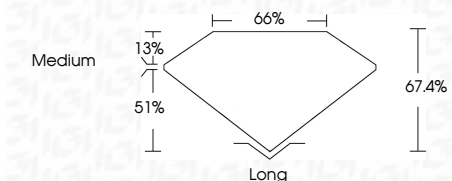

ELECTRONIC COPY

LG635400610
Report verification at igi.org

May 23, 2024
IGI Report Number **LG635400610**
Description **LABORATORY GROWN DIAMOND**
Shape and Cutting Style **EMERALD CUT**
Measurements **8.13 X 5.61 X 3.78 MM**

GRADING RESULTS

Carat Weight **1.71 CARAT**
Color Grade **D**
Clarity Grade **VS 1**

ADDITIONAL GRADING INFORMATION

Polish **EXCELLENT**
Symmetry **EXCELLENT**
Fluorescence **NONE**
Inscription(s) **IGI LG635400610**
Comments: This Laboratory Grown Diamond was created by Chemical Vapor Deposition (CVD) growth process and may include post-growth treatment. Type IIa

IGI

May 23, 2024
IGI Report No. LG635400610
EMERALD CUT
8.13 X 5.61 X 3.78 MM
Carat Weight **1.71 CARAT**
Color Grade **D**
Clarity Grade **VS 1**
Depth **67.4%**
Table **66%**
Girdle **Medium**
Culet **Long**
Polish **EXCELLENT**
Symmetry **EXCELLENT**
Fluorescence **NONE**
Inscription(s) **IGI LG635400610**