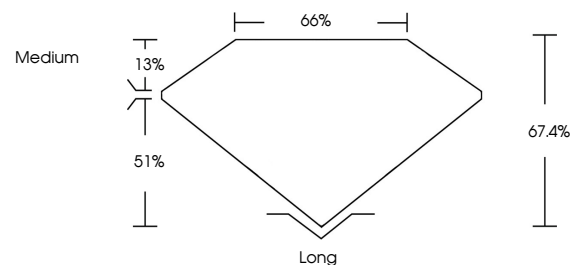

PROPORTIONS